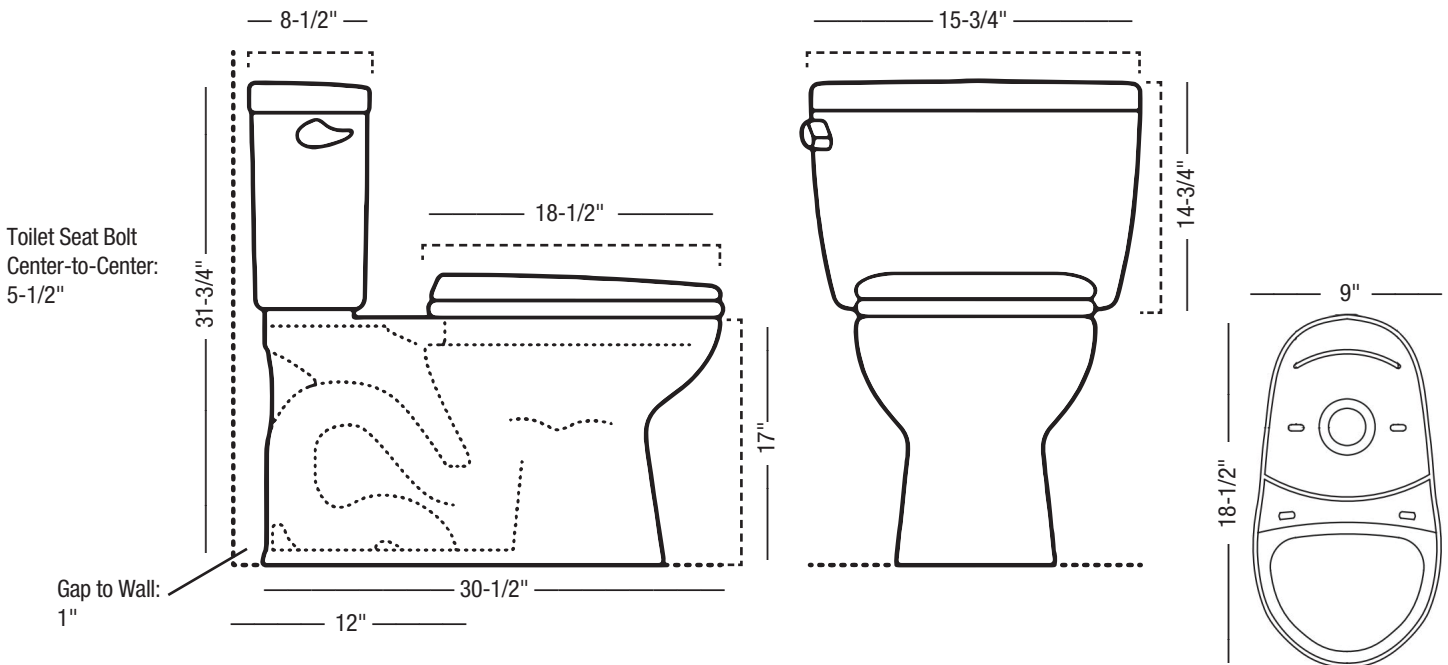

Specifications

PFJRC412HEWH – Jerritt Series

Two-Piece High-Efficiency ADA Elongated Toilet

Product Features

- Flow Rate: 1.28 GPF (4.85 LPF)
- Bowl Shape: Elongated
- Bowl Height: 17"
- Rough In: 12"
- Flush Lever Color: Color match
- Flush Lever Location: Left
- Flush Valve Size: 2"
- Trapway Size: 2"
- Flush Type: Gravity
- Finish/Color: White
- Bowl Model Number: PF1403TWH
- Tank Model Number: PF5112HEWH
- Seat Included: No