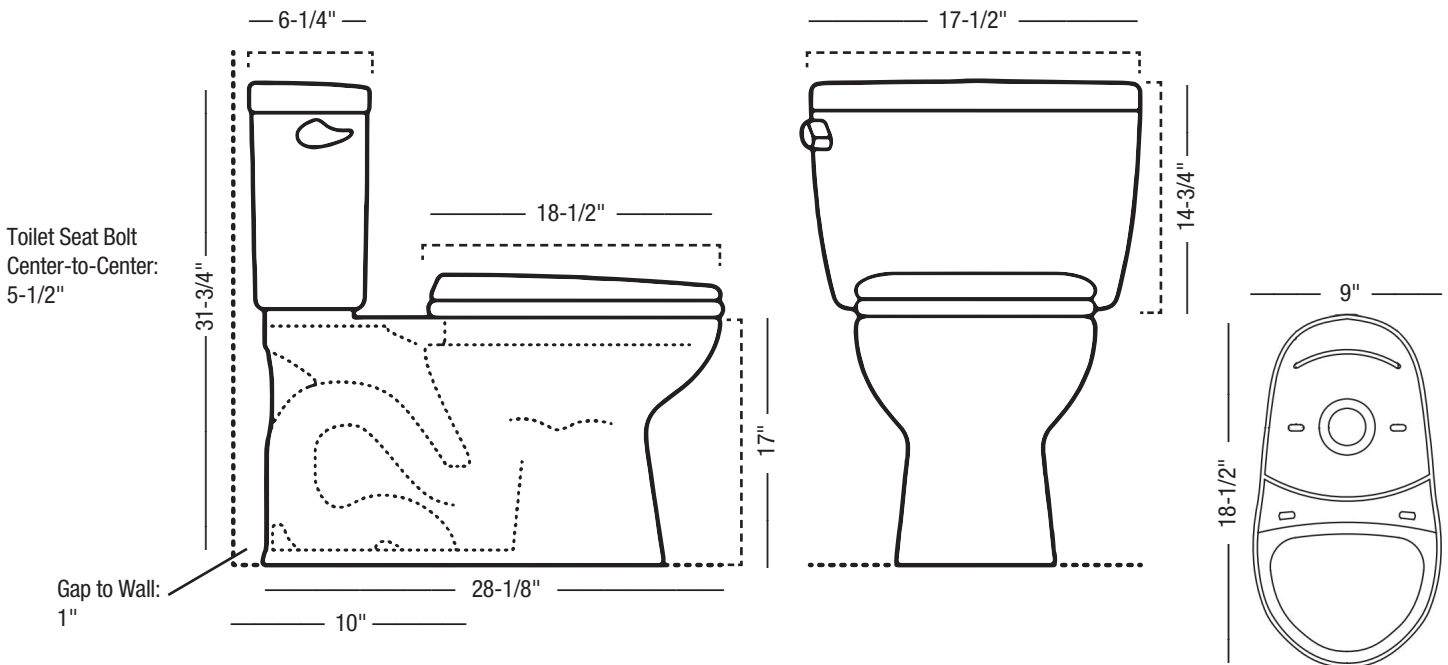

## Two-Piece ADA Elongated Toilet

### Product Features

- Flow Rate: 1.6 GPF (6.06 LPF)
- Bowl Shape: Elongated
- Bowl Height: 17"
- Rough In: 10"
- Flush Lever Color: Color match
- Flush Lever Location: Left
- Flush Valve Size: 2"
- Trapway Size: 2"
- Flush Type: Gravity
- Finish/Color: White
- Bowl Model Number: PF1403TWH
- Tank Model Number: PF5110WHM
- Seat Included: No