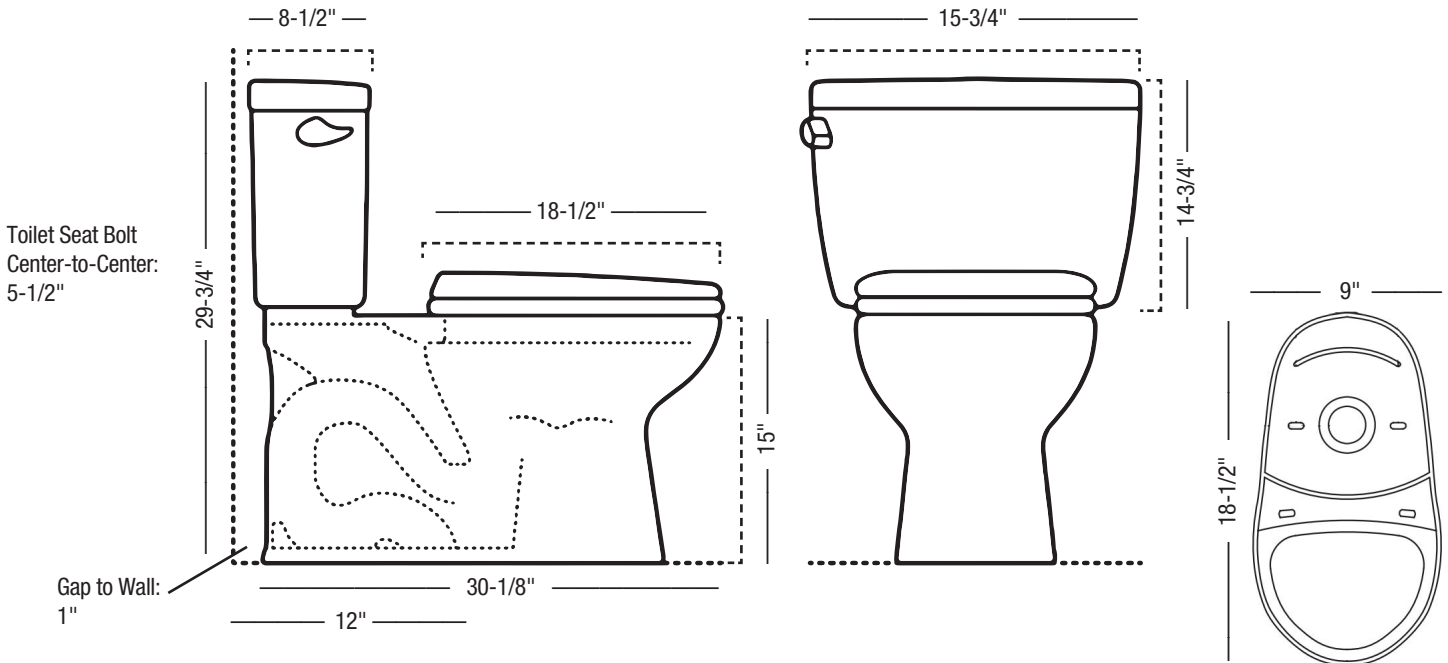

Specifications

PFJRC212MWH – Jerritt Series

Two-Piece Elongated Toilet

Product Features

- Flow Rate: 1.6 GPF (6.06 LPF)
- Bowl Shape: Elongated
- Bowl Height: 15"
- Rough In: 12"
- Flush Lever Color: Color match
- Flush Lever Location: Left
- Flush Valve Size: 2"
- Trapway Size: 2"
- Flush Type: Gravity
- Finish/Color: White
- Bowl Model Number: PF1401TWH
- Tank Model Number: PF5112WHM
- Seat Included: No