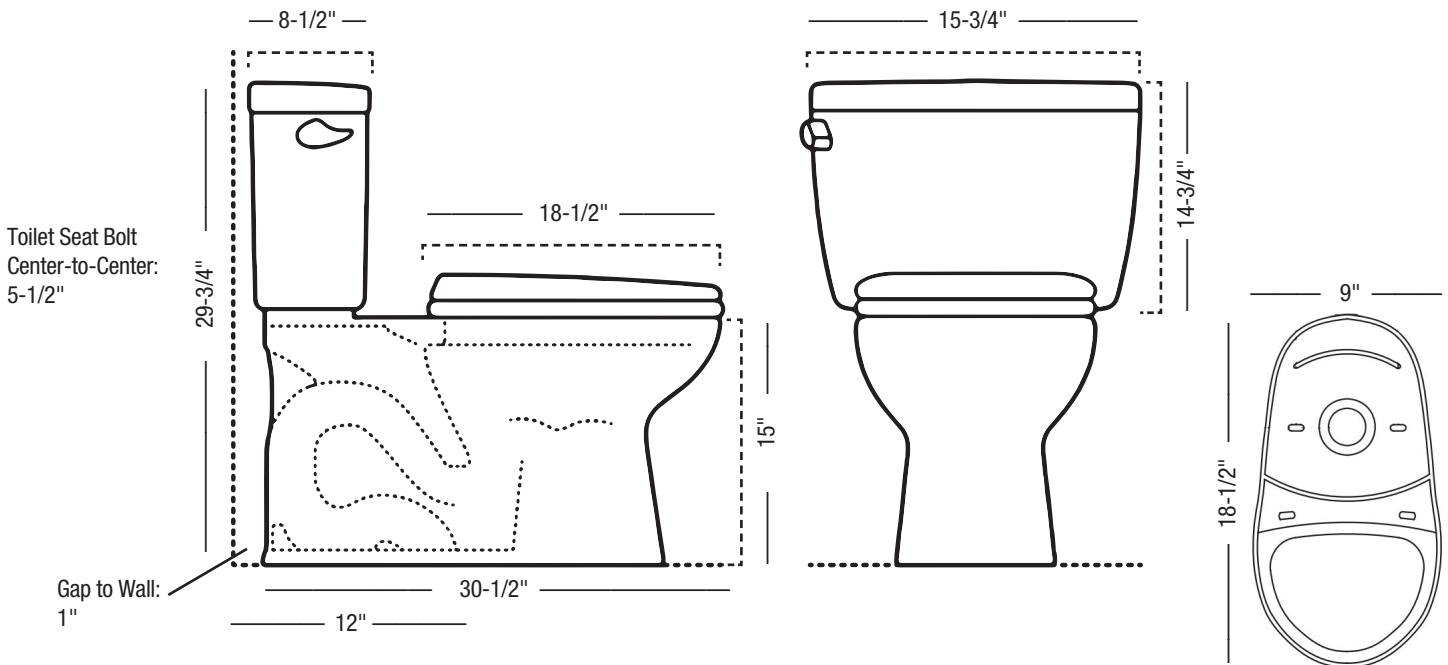

Specifications

PFJRC212HEWH – Jerritt Series

Two-Piece High-Efficiency Elongated Toilet

Product Features

- Flow Rate: 1.28 GPF (4.85 LPF)
- Bowl Shape: Elongated
- Bowl Height: 15"
- Rough In: 12"
- Flush Lever Color: Color match
- Flush Lever Location: Left
- Flush Valve Size: 2"
- Trapway Size: 2"
- Flush Type: Gravity
- Finish/Color: White
- Bowl Model Number: PF1401TWH
- Tank Model Number: PF5112HEWH
- Seat Included: No