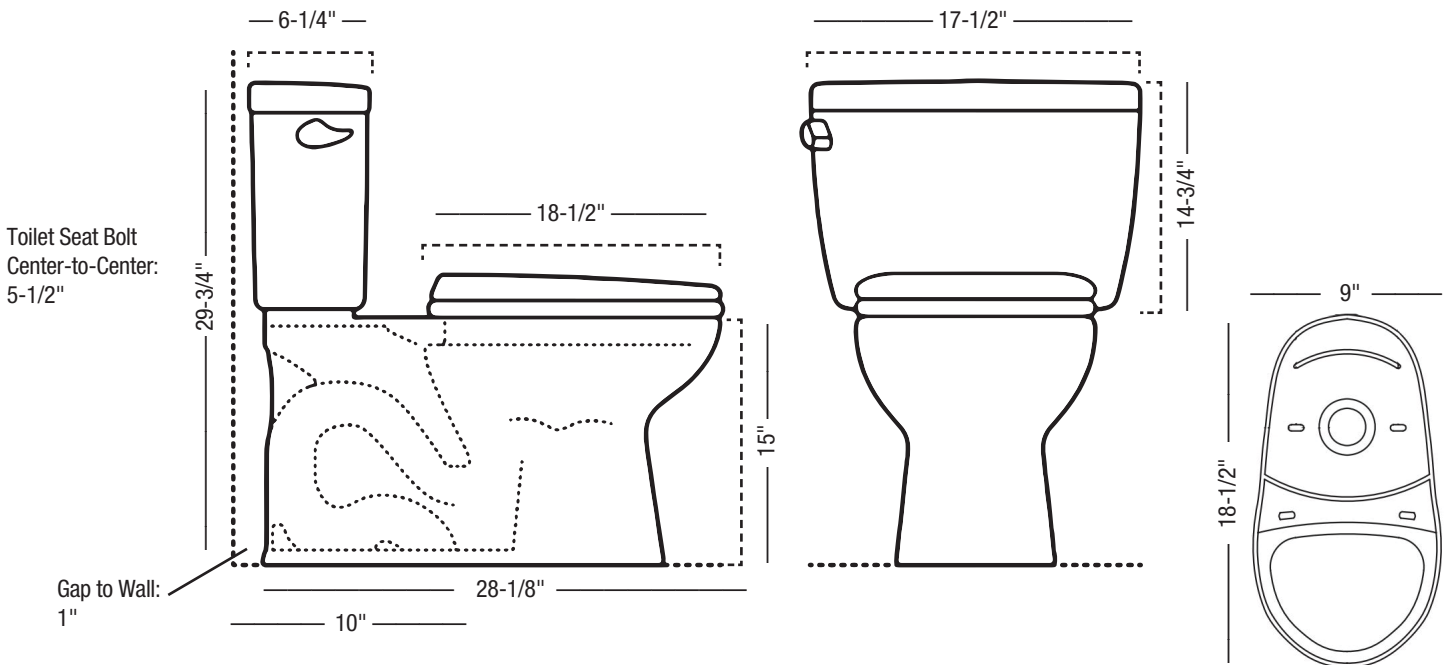

Specifications

PFJRC210MWH – Jerritt Series

Two-Piece Elongated Toilet

Product Features

- Flow Rate: 1.6 GPF (6.06 LPF)
- Bowl Shape: Elongated
- Bowl Height: 15"
- Rough In: 10"
- Flush Lever Color: Color match
- Flush Lever Location: Left
- Flush Valve Size: 2"
- Trapway Size: 2"
- Flush Type: Gravity
- Finish/Color: White
- Bowl Model Number: PF1401TWH
- Tank Model Number: PF5110WHM
- Seat Included: No