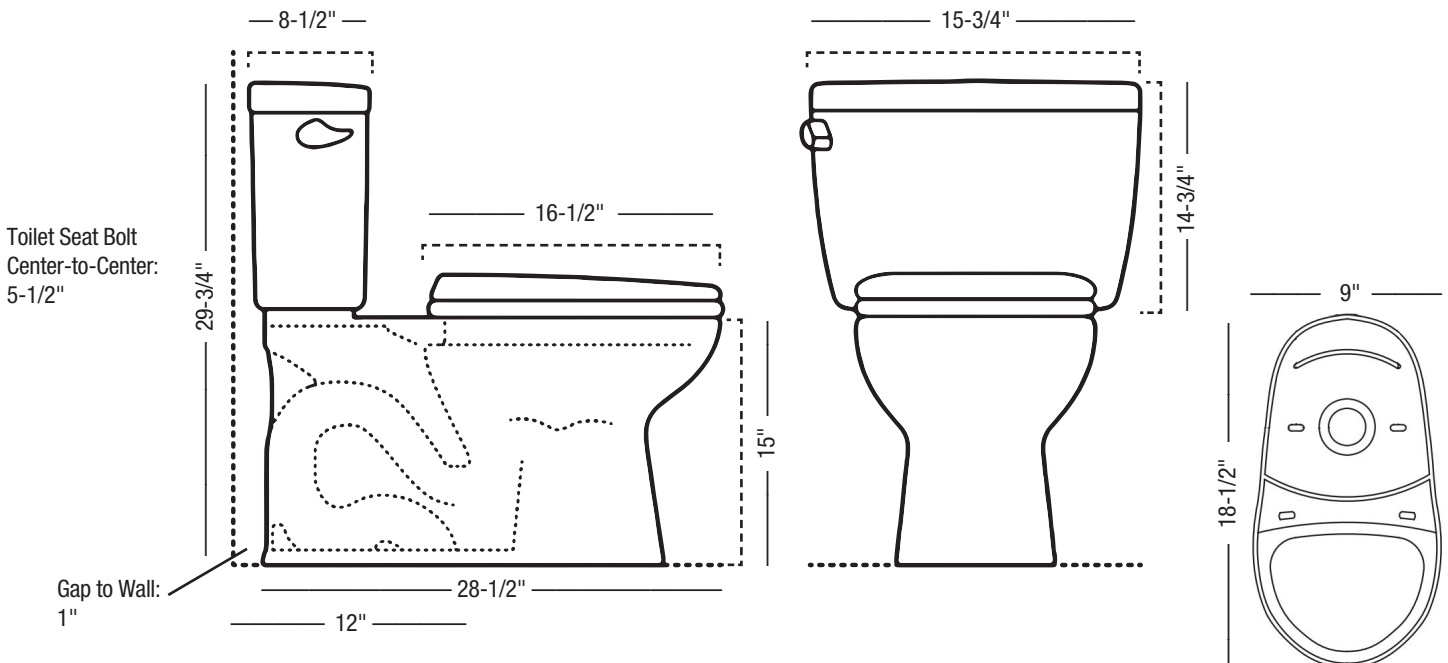

Specifications

PFJRC012HEWH – Jerritt Series

Two-Piece High-Efficiency Round-Front Toilet

Product Features

- Flow Rate: 1.28 GPF (4.85 LPF)
- Bowl Shape: Round-Front
- Bowl Height: 15"
- Rough In: 12"
- Flush Lever Color: Color match
- Flush Lever Location: Left
- Flush Valve Size: 2"
- Trapway Size: 2"
- Flush Type: Gravity
- Finish/Color: White
- Bowl Model Number: PF1400TWH
- Tank Model Number: PF5112HEWH
- Seat Included: No