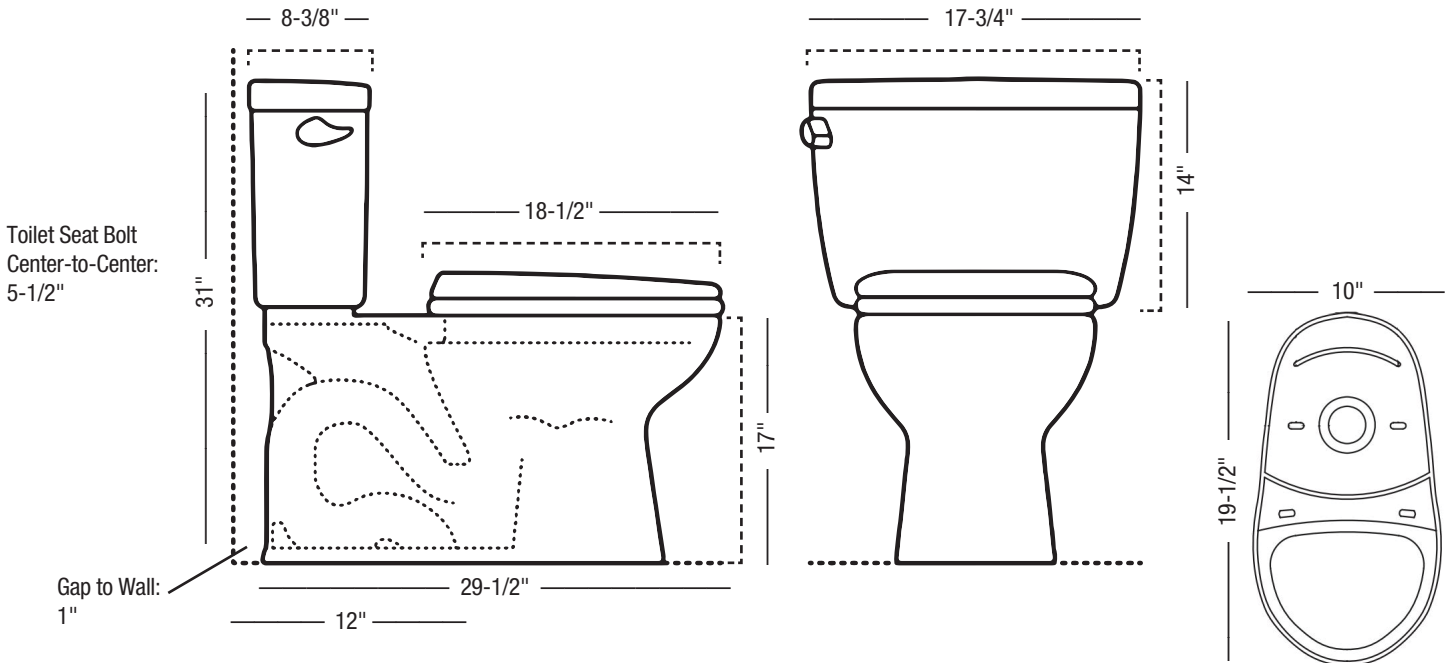

Specifications

PFEHC412HEWH – Edgehill Series

Two-Piece High-Efficiency ADA Elongated Toilet

Product Features

- Flow Rate: 1.28 GPF (4.85 LPF)
- Bowl Shape: Elongated
- Bowl Height: 17"
- Rough In: 12"
- Flush Lever Color: Chrome
- Flush Lever Location: Left
- Flush Valve Size: 3"
- Trapway Size: 2"
- Flush Type: Gravity
- Finish/Color: White
- Bowl Model Number: PF9403WH
- Tank Model Number: PF9412WHC
- Seat Included: No