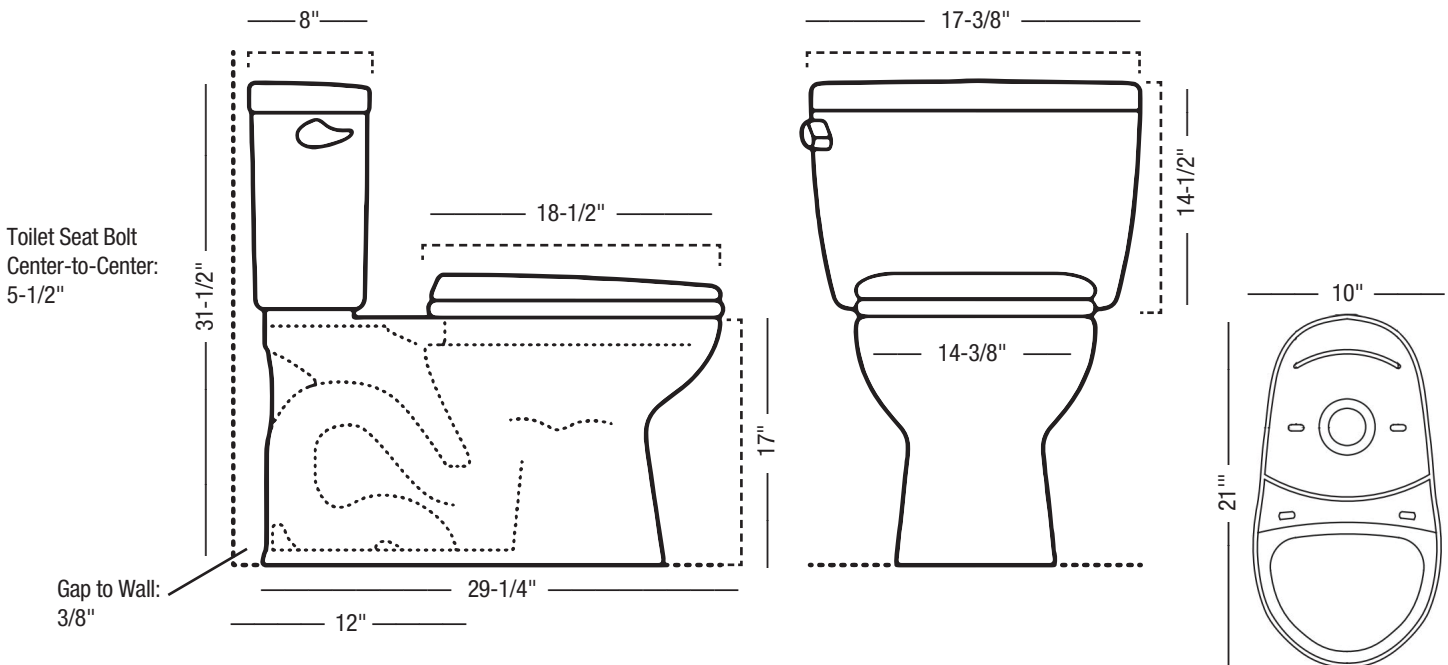

## Specifications

PFCLC412HEWH – Calhoun Series

## Two-Piece High-Efficiency ADA Elongated Toilet

### Product Features

- Flow Rate: 1.28 GPF (4.85 LPF)
- Bowl Shape: Elongated
- Bowl Height: 17"
- Rough In: 12"
- Flush Lever Color: Chrome
- Flush Lever Location: Left
- Flush Valve Size: 3"
- Trapway Size: 2"
- Flush Type: Gravity
- Finish/Color: White
- Bowl Model Number: PF1503WH
- Tank Model Number: PF6112WH
- Seat Included: No