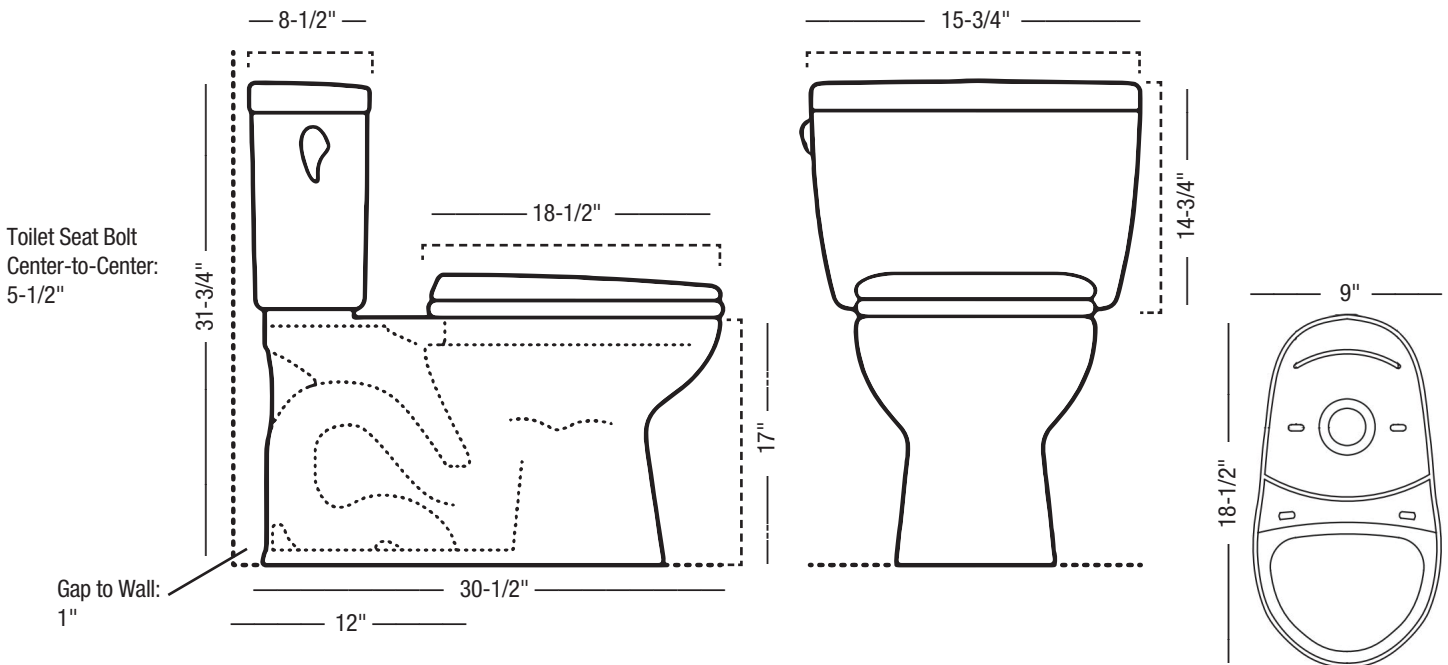

## Specifications

PFADC412WH – Amador Series

# Two-Piece High-Efficiency Dual Flush ADA Elongated Toilet

### Product Features

- Flow Rate: 1.1 GPF (4.16 LPF) / 1.6 GPF (6.06 LPF)
- Bowl Shape: Elongated
- Bowl Height: 17"
- Rough In: 12"
- Flush Lever Color: Color match
- Flush Lever Location: Left
- Flush Valve Size: 2"
- Trapway Size: 2"
- Flush Type: Gravity
- Finish/Color: White
- Bowl Model Number: PF1403TWH
- Tank Model Number: PF9312WH
- Seat Included: No