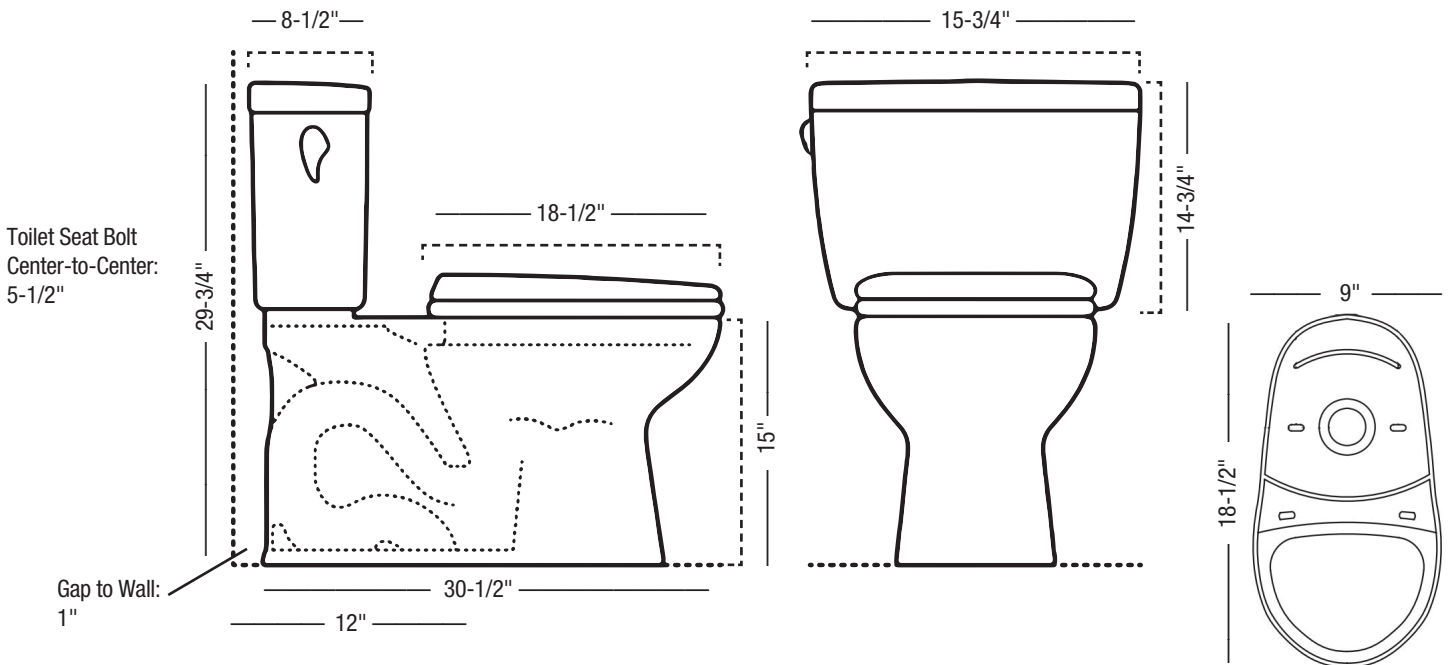

## Specifications

PFADC212WH – Amador Series

# Two-Piece High-Efficiency Dual Flush Elongated Toilet

### Product Features

- Flow Rate: 1.1 GPF (4.16 LPF) / 1.6 GPF (6.06 LPF)
- Bowl Shape: Elongated
- Bowl Height: 15"
- Rough In: 12"
- Flush Lever Color: Color match
- Flush Lever Location: Left
- Flush Valve Size: 2"
- Trapway Size: 2"
- Flush Type: Gravity
- Finish/Color: White
- Bowl Model Number: PF1401TWH
- Tank Model Number: PF9312WH
- Seat Included: No