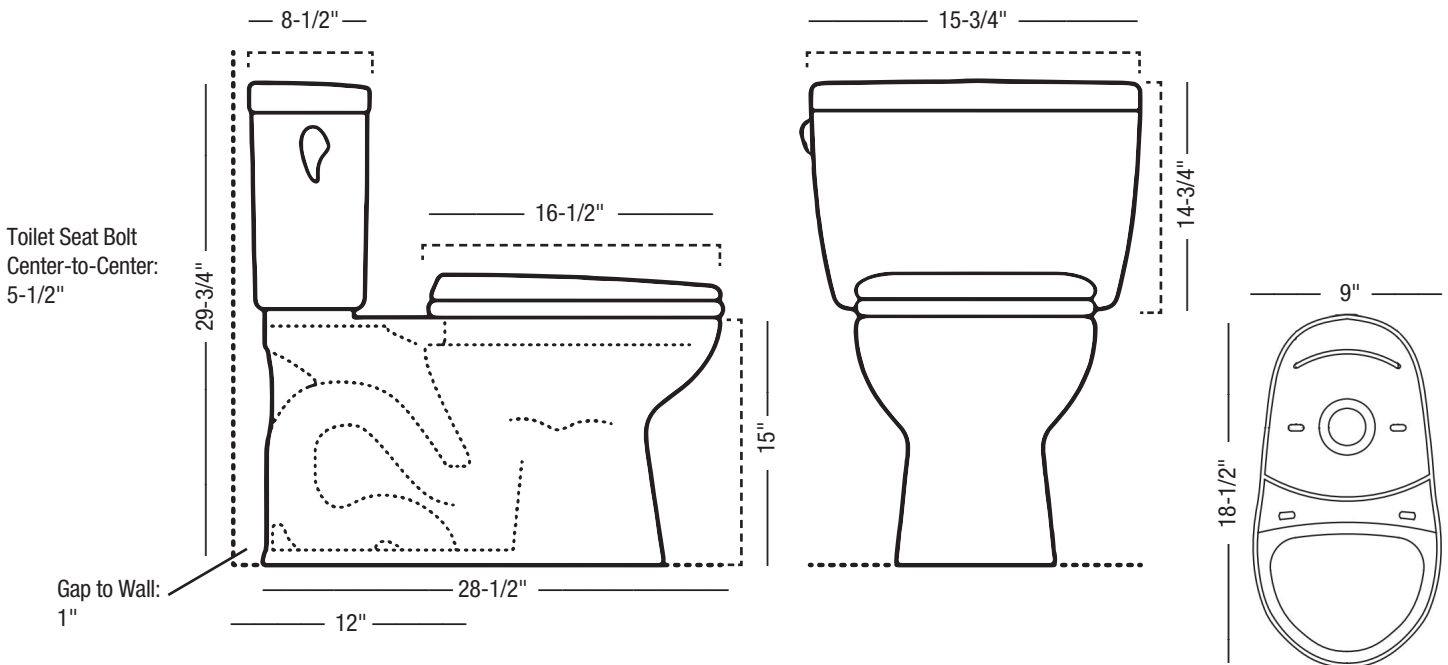

Specifications

PFADC012WH – Amador Series

Two-Piece High-Efficiency Dual Flush Round-Front Toilet

Product Features

- Flow Rate: 1.1 GPF (4.16 LPF) / 1.6 GPF (6.06 LPF)
- Bowl Shape: Round-Front
- Bowl Height: 15"
- Rough In: 12"
- Flush Lever Color: Color match
- Flush Lever Location: Left
- Flush Valve Size: 2"
- Trapway Size: 2"
- Flush Type: Gravity
- Finish/Color: White
- Bowl Model Number: PF1400TWH
- Tank Model Number: PF9312WH
- Seat Included: No