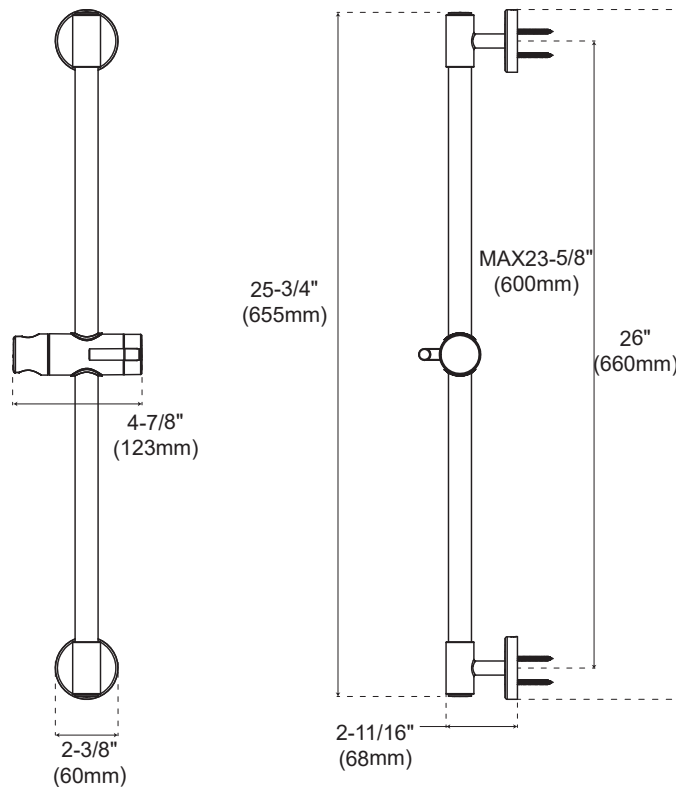

Specifications

PFSASB03 series

SLIDE BAR FOR HAND SHOWER

Product Features

- Slide bar with 7/8" brass bar
- 26" slide bar supports an adjustable handshower (not included)
- Adjustable height handshower slides up and down the bar to customize your spray height
- cUPC / IAPMO listed

Model Numbers

PFSASB03CP	Chrome
PFSASB03ZBN	Brushed nickel
PFSASB03MB	Matte black

PFSASB03CP

Product Specifications

Warranty and Codes

This product comes complete with installation, operating, care and maintenance instructions. This PROFLO faucet carries a limited lifetime warranty when installed in residential applications. The warranty is five years in commercial applications.