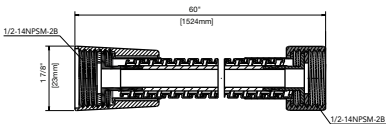

PFSAH02

Hand Shower Hose

Product Features

- 60" SS hose
- 1/2-14NPSM hose connection
- Easy installation
- cUPC/IAPMO listed

Model Numbers

PFSAH02CP	Chrome
PFSAH02ZBN	Brushed Nickel
PFSAH02MB	Matte Black

PFSAH02CP