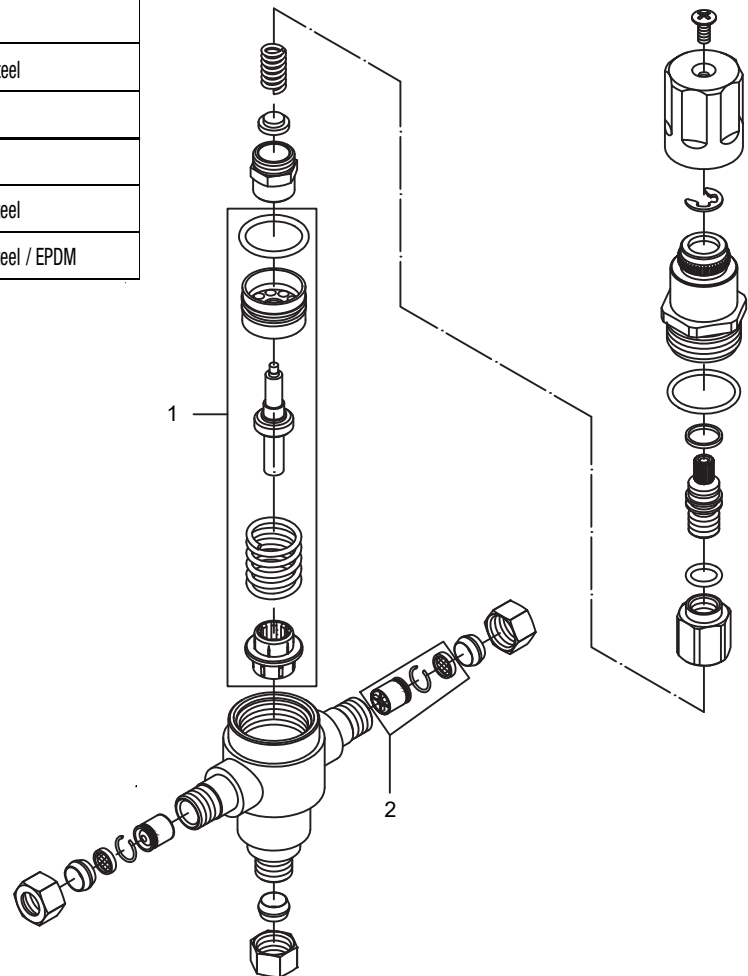

PFMVT38

Warranty and Codes

This product comes complete with installation, operating, care and maintenance instructions. This PROFLO faucet carries a limited lifetime warranty when installed in residential applications. The warranty is five years in commercial applications. This product meets ASME: A112.18.1. Compliant with lead content requirements of US Senate Bill S.3874

ASSE 1070
ASSE 1016-T