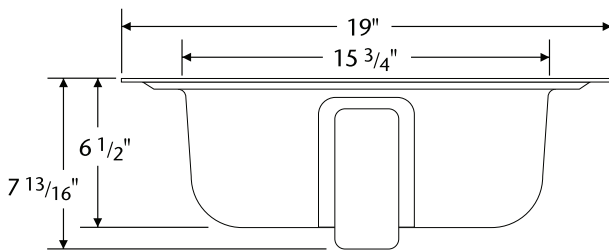

Warranty and Codes

This product comes complete with installation, operating, care and maintenance instructions. All PROFLO fixtures carry a 1-year limited warranty. In an effort to continually improve our products, we will make design changes form time to time. We reserve the right to ship newly designed product to fill any order unless we agree in writing to do otherwise.