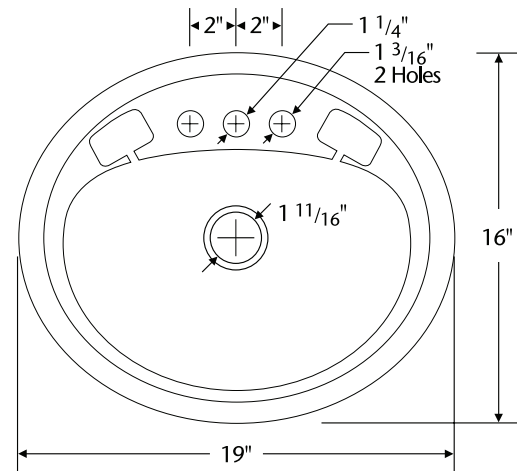

Warranty and Codes

This product comes complete with installation, operating, care and maintenance instructions. All PROFLO fixtures carry a 1-year limited warranty. In an effort to continually improve our products, we will make design changes form time to time. We reserve the right to ship newly designed product to fill any order unless we agree in writing to do otherwise.