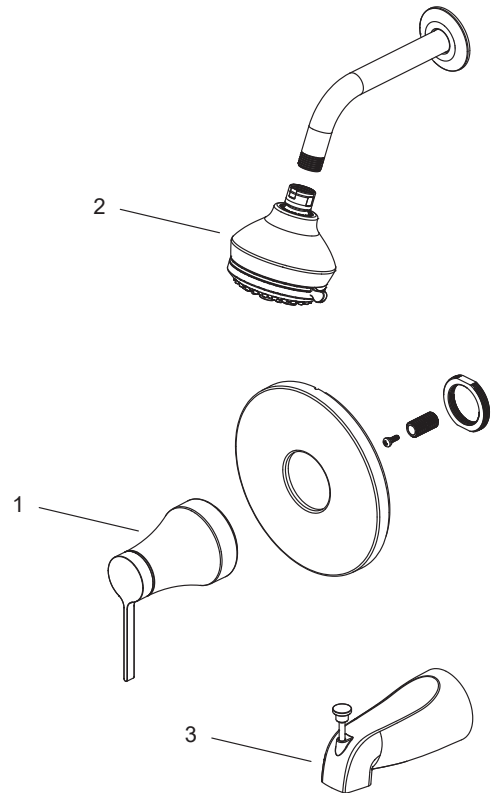

PF3930G SPIERS SINGLE HANDLE TUB & SHOWER TRIM

Model Numbers:

- PF3930GCP Chrome
- PF3930GZBN Brushed nickel
- PF3930GMB Matte black

No.	Item	Part Number	Material Type
1	Handle	OBPF79010410002*	Zinc Alloy
2	Showerhead	PFSH321*	Plastic
3	Tub Spout	PFTS37*	Zinc Alloy

* Specify Finish

PF3930GCP

Warranty and Codes

This product comes complete with installation, operating, care and maintenance instructions. This PROFLO faucet carries a limited lifetime warranty when installed in residential applications. The warranty is five years in commercial applications. This product meets ASME: A112.18.1.