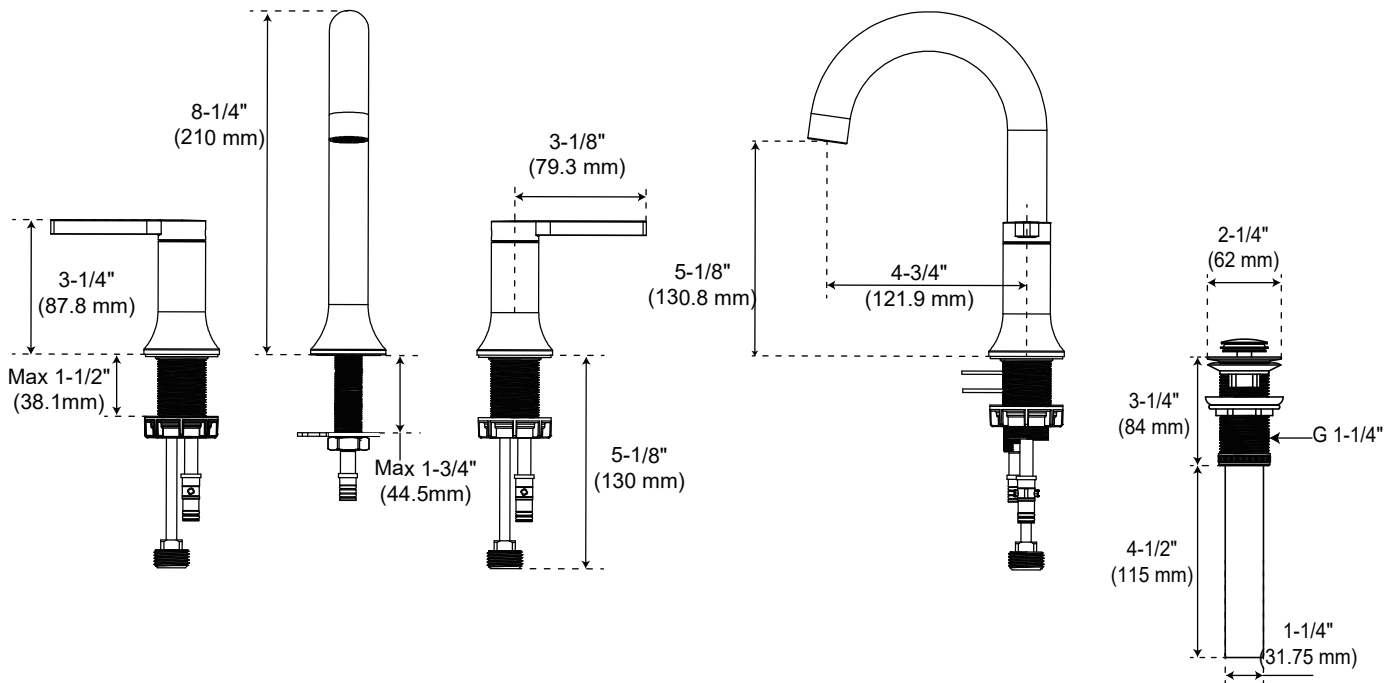

Specifications

PFWSC3960 SPIERS 8" WIDESPREAD BATHROOM FAUCET

Product Features

- Ceramic cartridge
- Metal handles
- With brass pop-up
- Requires 3-hole sink with 8" on-center
- Max. flow rate 1.2 gpm (4.54 L/min) at 60 psi
- Meets ASME A112.18.1
- NSF 61 compliant
- cUPC/IAPMO listed
- ADA Compliant

Model Numbers:

- PFWSC3960CP Chrome
- PFWSC3960ZBN Brushed nickel
- PFWSC3950MB Matte black

PFWSC3960CP

Product Specifications

* All measurements are nominal. Please verify before actual installation.

Warranty and Codes