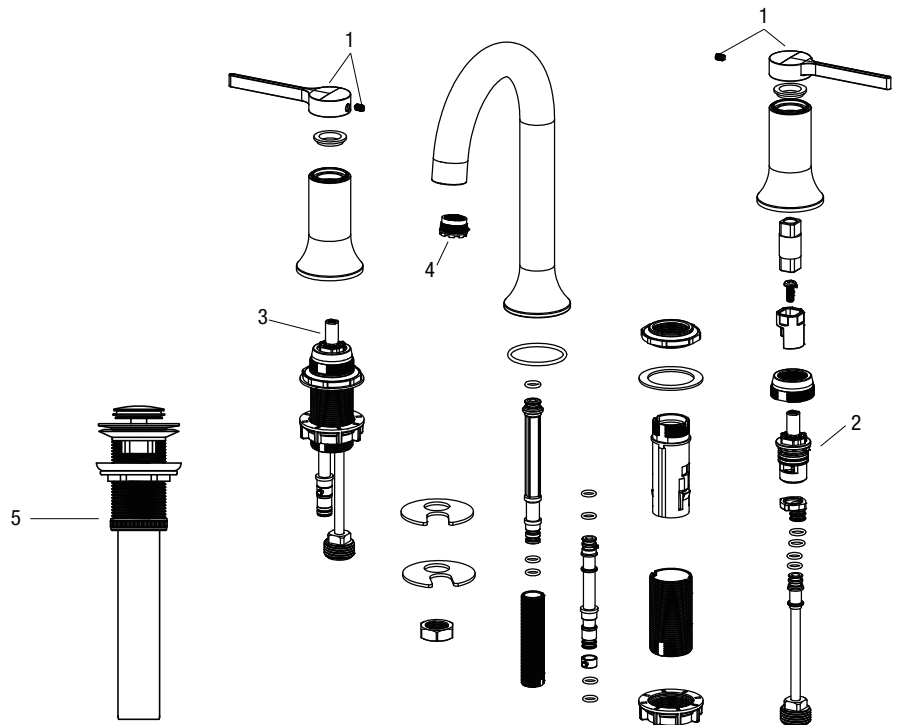

PFWSC3960

SPIERS 8" WIDESPREAD

BATHROOM FAUCET

Model Numbers:

- PFWSC3960CP Chrome
- PFWSC3960ZBN Brushed nickel
- PFWSC3960MB Matte black

No.	Item	Part Number	Material Type
1	Handle	OBPF71131101310*	Zinc Alloy
2	Cartridge C	OBPF225350150901	Brass+ Plastic
3	Cartridge H	OBPF2253501503012	Brass+ Plastic
4	Aerator	OBPF5253500504042	Brass+ Plastic
5	Drain	OBPF91131200210*	Brass+ Plastic

* Specify Finish

PFWSC3960CP

Warranty and Codes

This product comes complete with installation, operating, care and maintenance instructions. This PROFLO faucet carries a limited lifetime warranty when installed in residential applications. The warranty is five years in commercial applications. This product meets ASME: A112.18.1. Compliant with lead content requirements of US Senate Bill S.3874