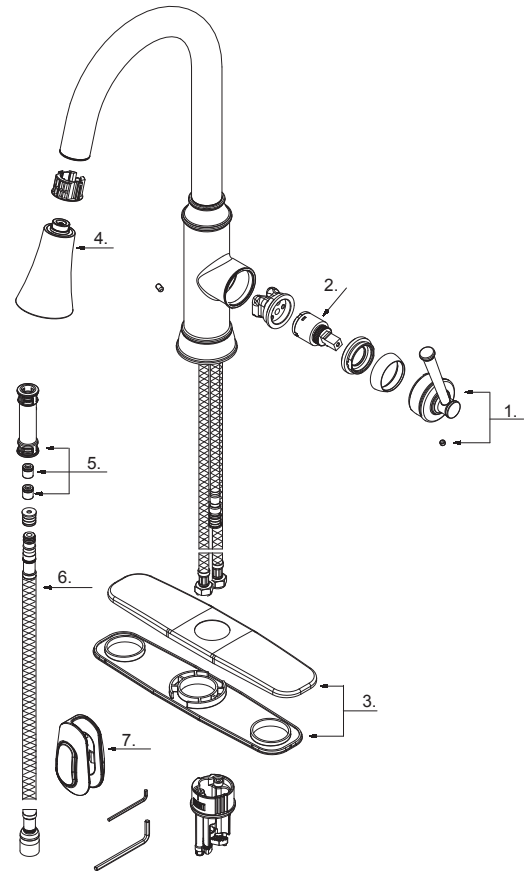

PFXC5811

Hopkins Pull Down Kitchen Faucet with ModernMount™ Technology

Model Numbers

PFXC5811CP	Chrome
PFXC5811ZBN	PVD Brushed nickel
PFXC5811MB	Matte black

No.	Item	Part Number	Material Type
1	Metal Handle Assembly	OBPF7A662B40*	Metal, Plastic
2	Ceramic Disc Cartridge	PFX507906N31	Plastic, Ceramic, Metal
3	Deck Plate Assembly	SHDP100*	Metal, Plastic
4	Pull-Down Spray Head	OBPF6A568026N*	Metal, Plastic
5	Hose Adapter	PF663123N	Plastic
6	59" Spray Hose	OBPF8A515220W*	Metal, Plastic
7	Weight	PFRPA504071ZN	Metal, Plastic

*specify finish

PFXC5811

Warranty and Codes

This product comes complete with installation, operating, care and maintenance instructions. This PROFLO faucet carries a limited lifetime warranty when installed in residential applications. The warranty is five years in commercial applications. Compliant with lead content requirements of California AB 1953 and Vermont S.152.