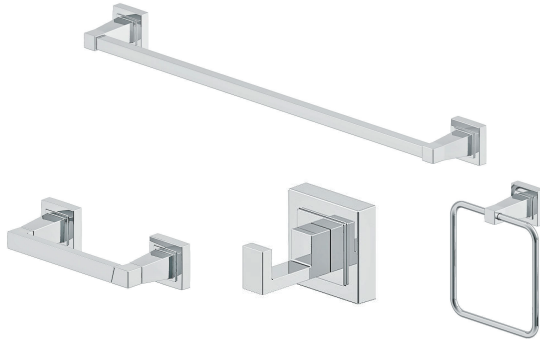

Parts Breakdown

BATH ACCESSORIES

Kelper Series

PF9831CP PF9841CP PF9851CP PF9890CP

Model Numbers

PF9831CP, PF9841CP, PF9851CP, PF9890CP Chrome
 PF9831ZBN, PF9841ZBN, PF9851ZBN, PF9890ZBN Brushed nickel
 PF9831MB, PF9841MB, PF9851MB, PF9890MB Matte black

* Specify Finish

No.	Item	Part Number
1	Installation Accessories	OBPF170403
2	Set Screw	OBPF150041

Warranty and Codes

This product comes complete with installation, operating, care and maintenance instructions. PROFLO faucets carry a consumer limited lifetime warranty.