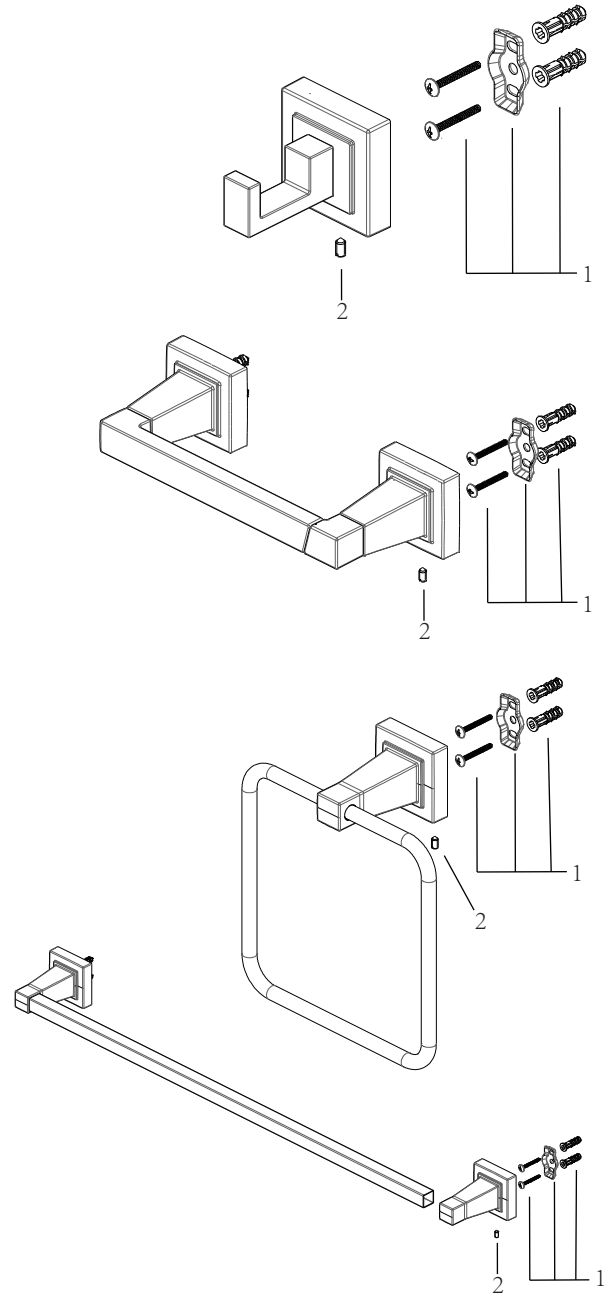

Parts Breakdown

BATH ACCESSORIES

Kelper Series

PF9831CP PF9841CP PF9851CP PF9890CP

Model Numbers

PF9831CP, PF9841CP, PF9851CP, PF9890CP Chrome
 PF9831ZBN, PF9841ZBN, PF9851ZBN, PF9890ZBN Brushed nickel
 PF9831MB, PF9841MB, PF9851MB, PF9890MB Matte black

* Specify Finish

No.	Item	Part Number
1	Installation Accessories	OBPF170403
2	Set Screw	OBPF150041

Warranty and Codes

This product comes complete with installation, operating, care and maintenance instructions. PROFLO faucets carry a consumer limited lifetime warranty.