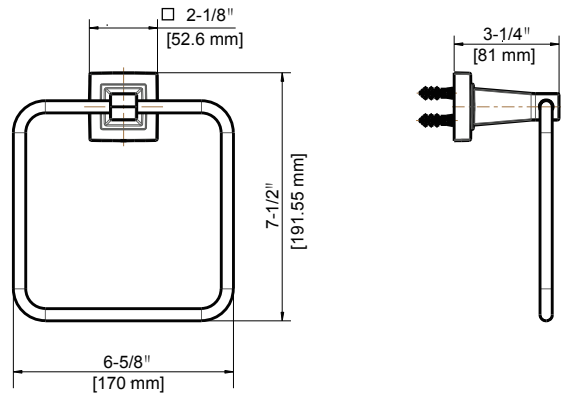

98 SERIES
BATH ACCESSORIES
KELPER

Product Features

- All metal construction
- Mounting hardware included

Model Numbers

- PF9851CP, PF9841CP Chrome
PF9851BN, PF9841BN Brushed nickel
PF9851MB, PF9841MB Matte black

PF9851CP PF9841CP

Product Specifications

Robe Hook

Towel Ring

Warranty and Codes

This product comes complete with installation, operating, care and maintenance instructions. PROFLO faucets carry a consumer limited lifetime warranty.