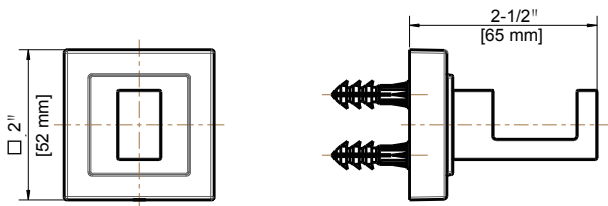

Product Specifications

Robe Hook