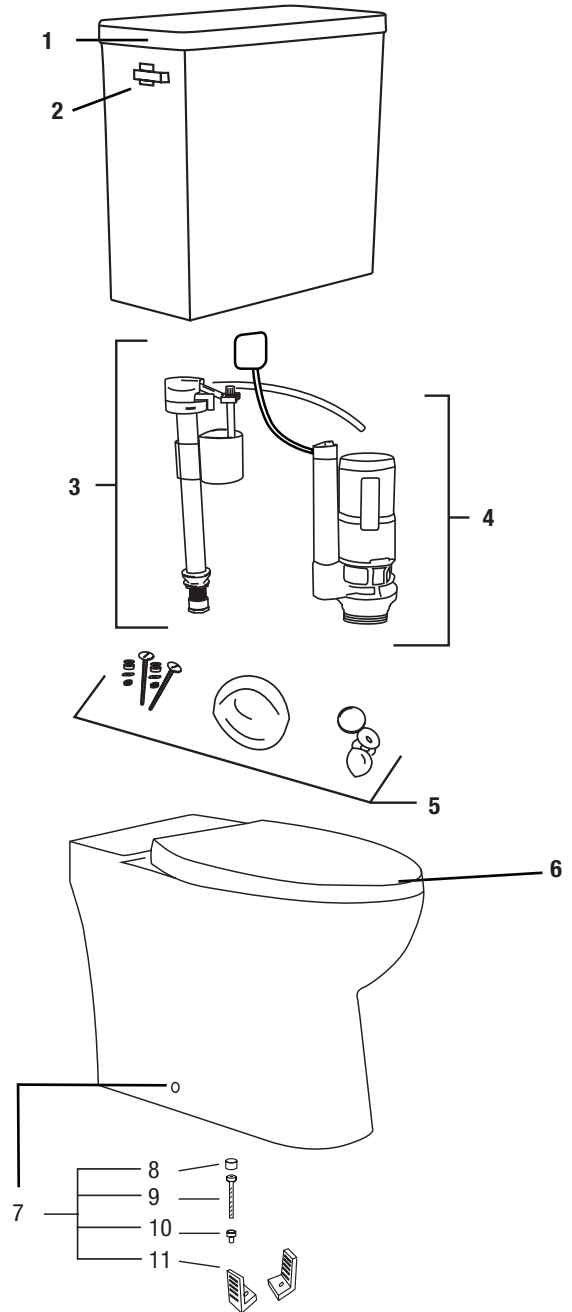

1.28 gpf Closet Tank

Pogo Series PF3002SWH / PF3012AWH

PF3012AWH/PF3002SWH

Model Numbers

Tank PF3012AWH
 Bowl PF3002SWH

No.	Item	Part Number
1	Tank Lid	PF3012ALIDWH
2	Flush Lever	PF3012ATLCP
3	Fill Valve Assembly	PF3012FILL
4	Flush Valve Assembly	PF3012AFV
5	Tank-to-Bowl Gasket & Bolts	PFTGFPK
6	Seat	PFTSPO2000WH
7	L-Bracket Installation Kit	PF241ADPBKT
8	Decorative Cap	
9	Fastening Screw	
10	Snap Base	
11	L-Brackets	

Warranty and Codes

This product comes complete with installation, operating, care and maintenance instructions. This PROFLO toilet carries a 5-year limited warranty on the tank fittings and a limited lifetime warranty on the porcelain. In an effort to continually improve our products, we will make design changes form time to time. We reserve the right to ship newly designed product to fill any order unless we agree in writing to do otherwise.

1.28 gpf Closet Tank

Pogo Series PF3002SWH / PF3012BWH

PF3012BWH/PF3002SWH

Model Numbers

Tank PF3012BWH
 Bowl PF3002SWH

No.	Item	Part Number
1	Tank Lid	PF3012BLIDWH
2	Flush Lever	PF3012BTLCP
3	Fill Valve Assembly	PF3012FILL
4	Flush Valve Assembly	PF3012BFV
5	Tank-to-Bowl Gasket & Bolts	PFTGFPK
6	Seat	PFTSPO2000WH
7	L-Bracket Installation Kit	PF241ADPBKT
8	Decorative Cap	
9	Fastening Screw	
10	Snap Base	
11	L-Brackets	