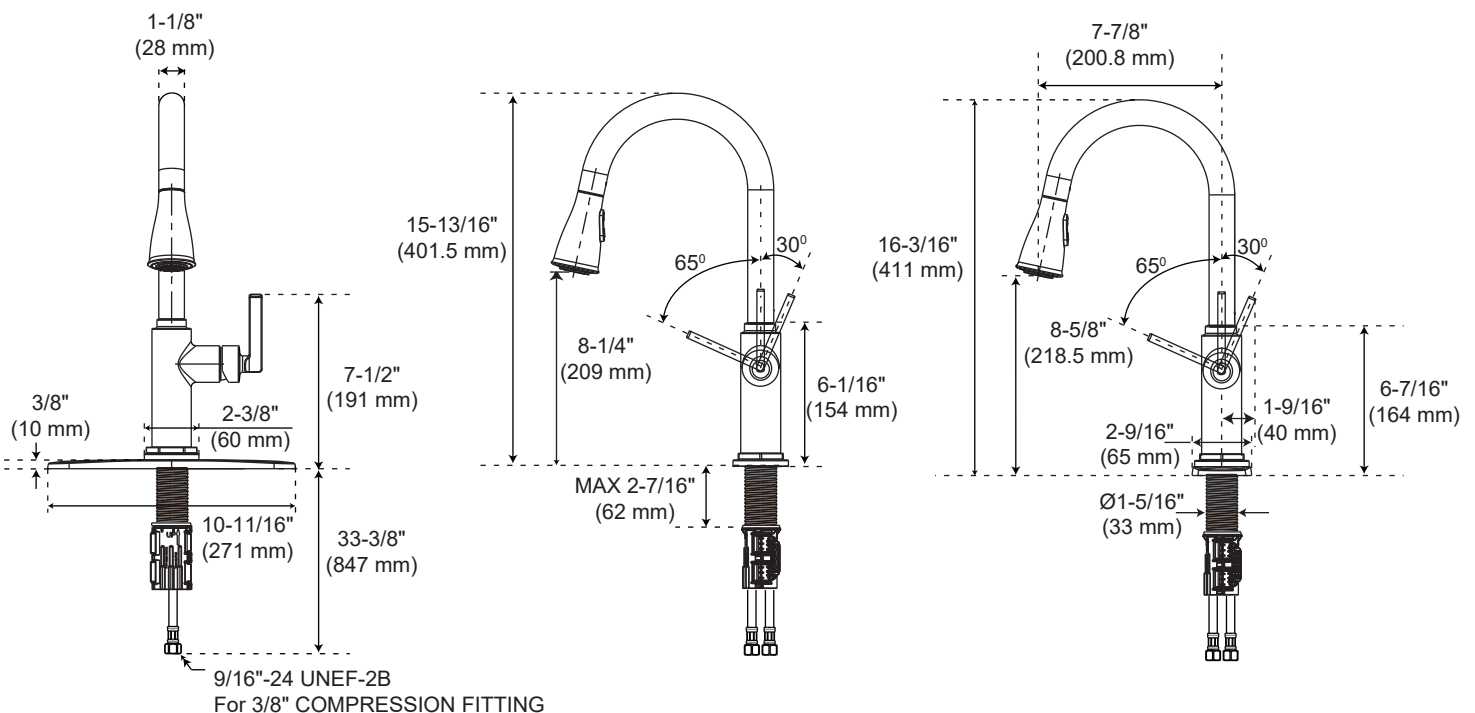

For detailed warranty information, visit ferguson.com/proflo-faucet-warranty.