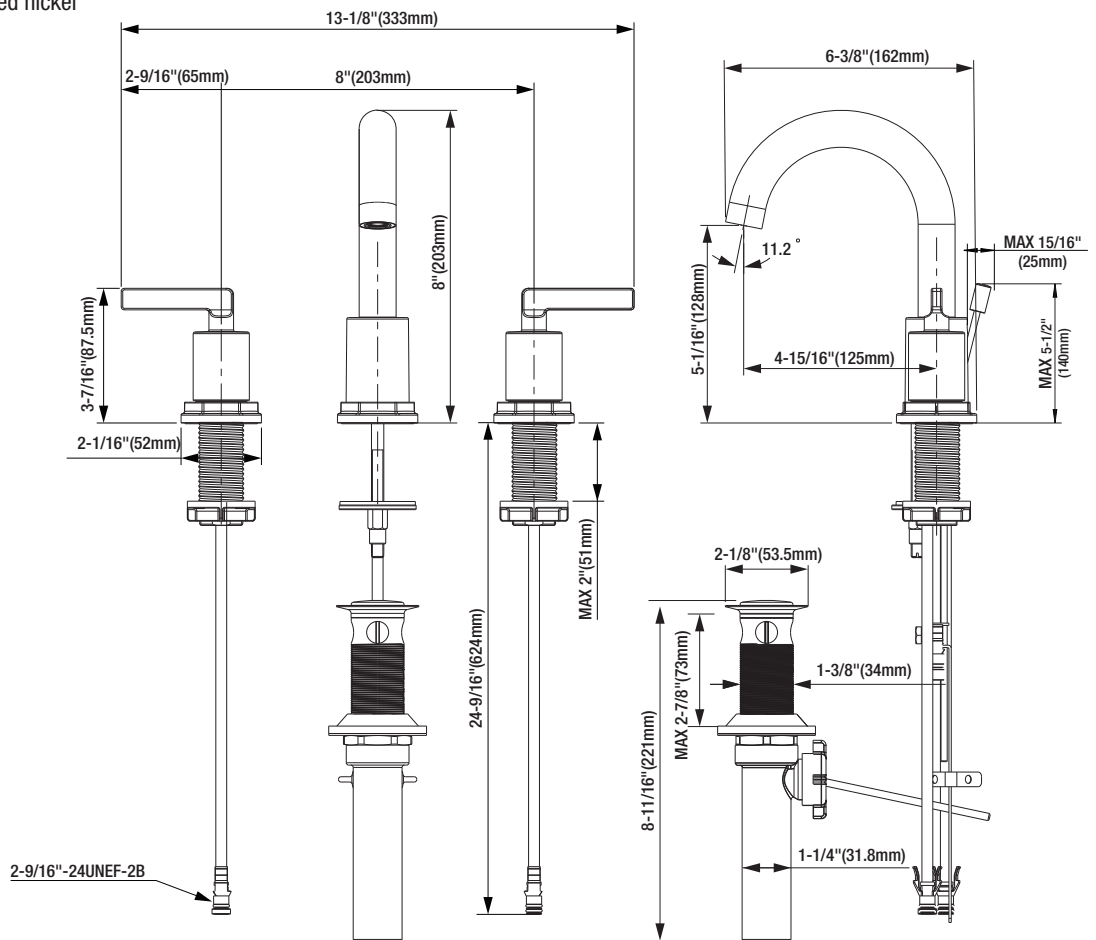

Specifications

PFWSC1860 PIXLEY TWO HANDLE WIDESPREAD LAVATORY FAUCET

Product Features

- Ceramic cartridge
- Max flow rate 1.2 gpm (4.54L/min) at 60 psi
- Metal ADA lever handle
- Requires 3-hole sink with 8" on-center
- With 50/50 pop up
- cUPC/IAPMO listed
- Meets ASME A112.18.1
- NSF 61 compliant
- EPA WaterSense approved

PFWSC1860CP

Model Numbers:

- PFWSC1860CP Chrome
PFWSC1860ZBN PVD Brushed nickel

Product Specifications

* All measurements are nominal. Please verify before actual installation.

Warranty and Codes

This product comes complete with installation, operating, care and maintenance instructions. This PROFLO faucet carries a limited lifetime warranty when installed in residential applications. The warranty is five years in commercial applications. This product meets ASME: A112.18.1. Compliant with lead content requirements of US Senate Bill S.3874.