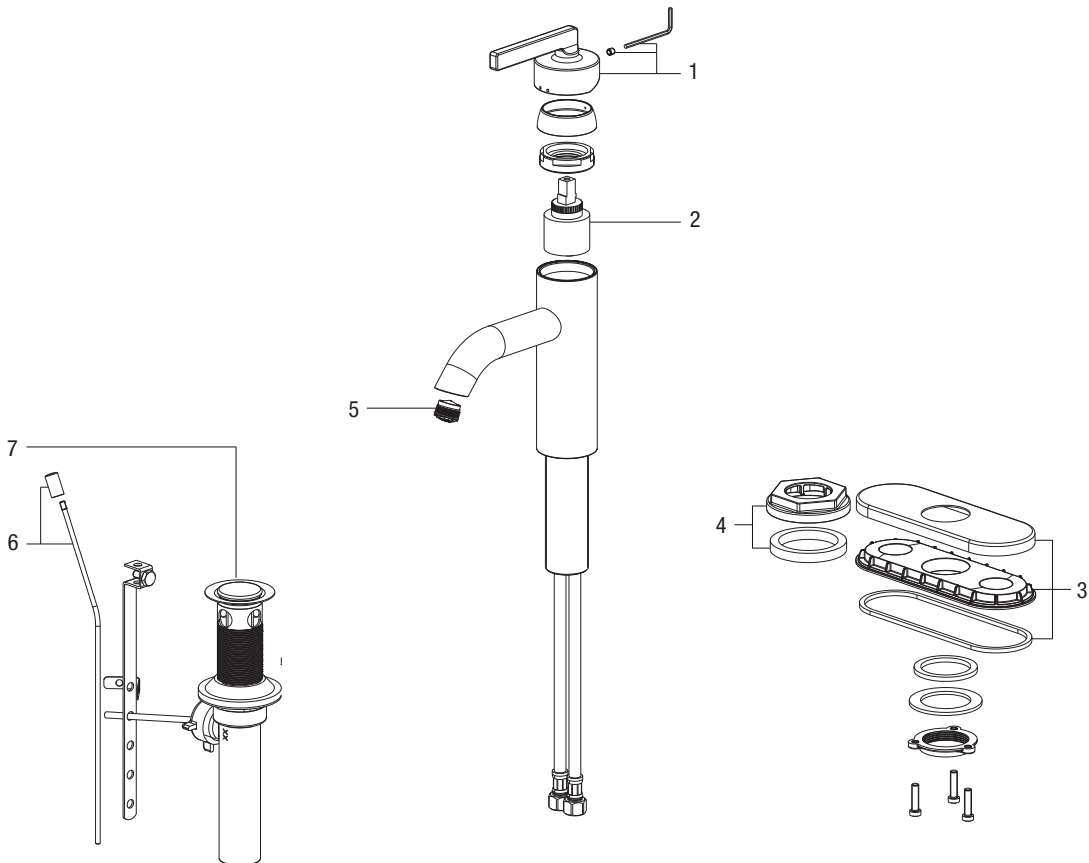

PFWSC1850
PIXLEY SINGLE HANDLE
LAVATORY FAUCET

Model Numbers

- PFWSC1850CP Chrome
- PFWSC1850ZBN PVD brushed nickel

PFWSC1850CP

No.	Item	Part Number	Material Type
1	Handle	OBPF75Y0261400*	Zinc Alloy
2	Cartridge	OBPF25D0005300PLO	Plastic
3	Escutcheon	OBPF15Y0261500*	Brass+ Plastic
4	Flange	OBPF15Y0261600*	Zinc Alloy
5	Aerator Assembly	OBPF55E0003800PLO	Plastic
6	Lift Rod	OBPF95Y0261700*	Brass+ Stainless steel
7	Pop-Up Assembly	OBPF95Y0M0089*	Brass+ Plastic

* Specify Finish

Warranty and Codes

This product comes complete with installation, operating, care and maintenance instructions. This PROFLO faucet carries a limited lifetime warranty when installed in residential applications. The warranty is five years in commercial applications. This product meets ASME: A112.18.1. *Compliant with lead content requirements of US Senate Bill S.3874.*