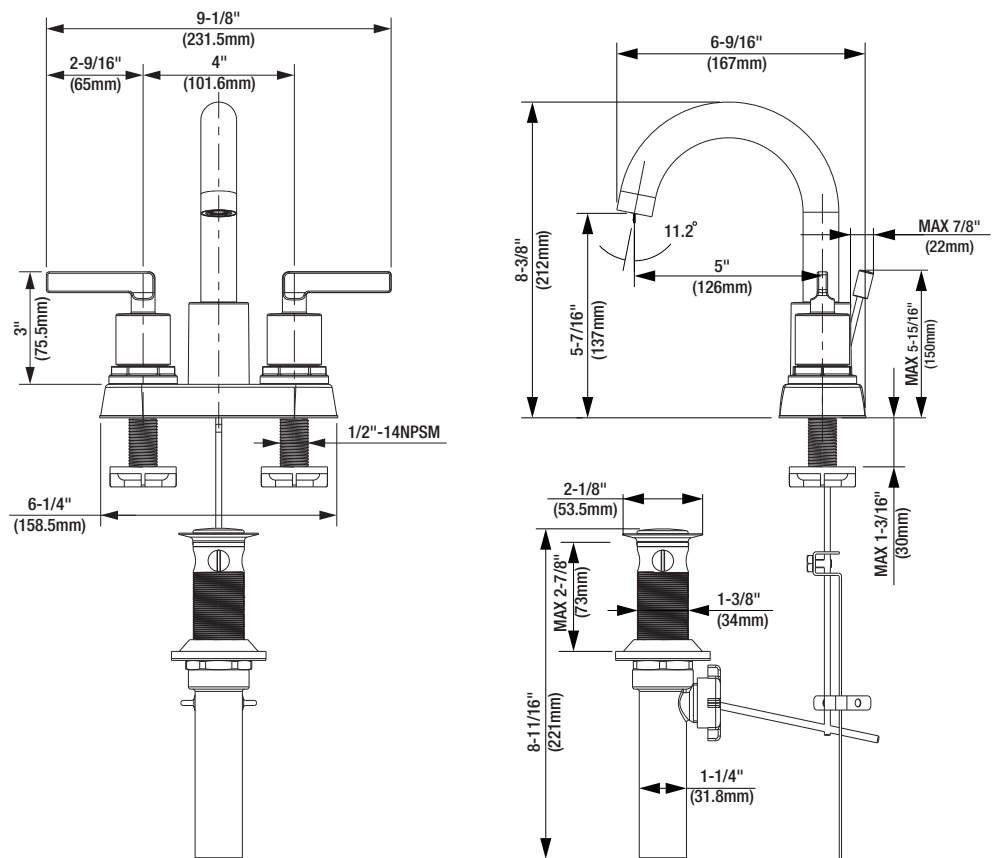

Specifications
PFWSC1840
PIXLEY TWO HANDLE
LAVATORY FAUCET

Product Features

- Ceramic cartridge
- Metal ADA lever handles
- Requires 3-hole sink with 4" on-center
- With 50/50 pop up
- 1.2 gpm (4.54L/min) max flow rate
- cUPC/IAPMO listed
- Meets ASME A112.18.1
- NSF 61 compliant
- EPA WaterSense approved

PFWSC1840CP

Model Numbers:

- PFWSC1840CP Chrome
 PFWSC1840ZBN PVD Brushed nickel

Product Specifications

* All measurements are nominal. Please verify before actual installation.

Warranty and Codes

This product comes complete with installation, operating, care and maintenance instructions. This PROFLO faucet carries a limited lifetime warranty when installed in residential applications. The warranty is five years in commercial applications. This product meets ASME: A112.18.1. *Compliant with lead content requirements of US Senate Bill S.3874.*