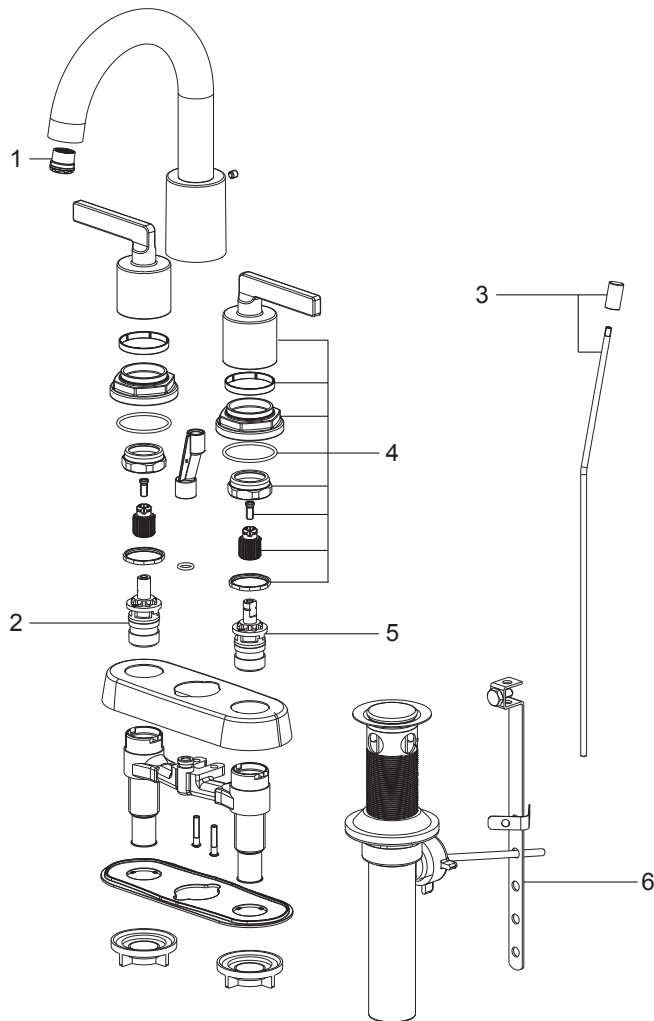

PFWSC1840
PIXLEY TWO HANDLE
LAVATORY FAUCET

Model Numbers

PFWSC1840CP Chrome
 PFWSC1840ZBN PVD brushed nickel

No.	Item	Part Number	Material Type
1	Aerator	OBPF55E0005200PLO	Plastic
2	Cartridge Assembly-Hot	OBPF25D8003000NT0	Plastic
3	Lift Rod	OBPF95Y0261700*	Brass+ Stainless Steel
4	Handle Assembly	OBPF75Y0261900*	Zinc Alloy
5	Cartridge Assembly-Cold	OBPF25D8003100NT0	Plastic
6	Pop-Up Assembly	OBPF95Y0M0089*	Brass+ Stainless

PFWSC1840CP

* Specify Finish

Warranty and Codes

This product comes complete with installation, operating, care and maintenance instructions. This PROFLO faucet carries a limited lifetime warranty when installed in residential applications. The warranty is five years in commercial applications. This product meets ASME: A112.18.1. Compliant with lead content requirements of US Senate Bill S.3874.