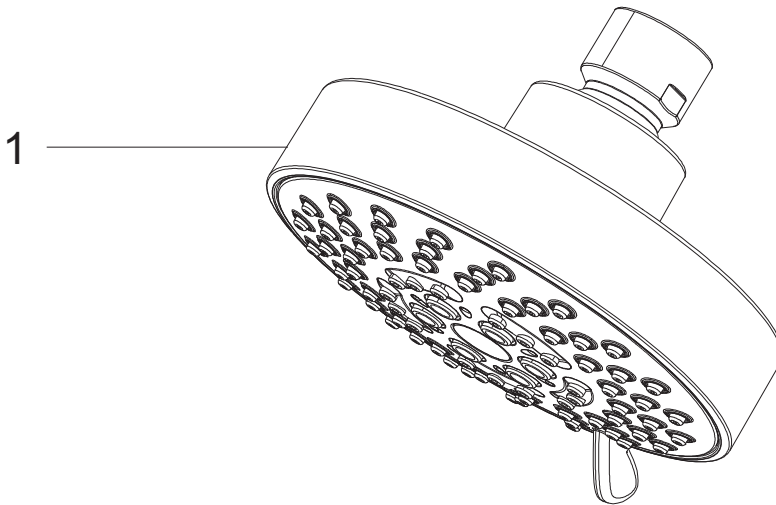

PFSH320G SHOWERHEAD

Model Numbers

- PFSH320GCP Chrome
- PFSH320GZBN PVD brushed nickel

No.	Item	Part Number	Material Type
1	Showerhead	PFSH320G*	Plastic

* Specify Finish

PFSH320GCP

Warranty and Codes

This product comes complete with installation, operating, care and maintenance instructions. This PROFLO faucet carries a limited lifetime warranty when installed in residential applications. The warranty is five years in commercial applications. This product meets ASME: A112.18.1. *Compliant with lead content requirements of US Senate Bill S.3874.*