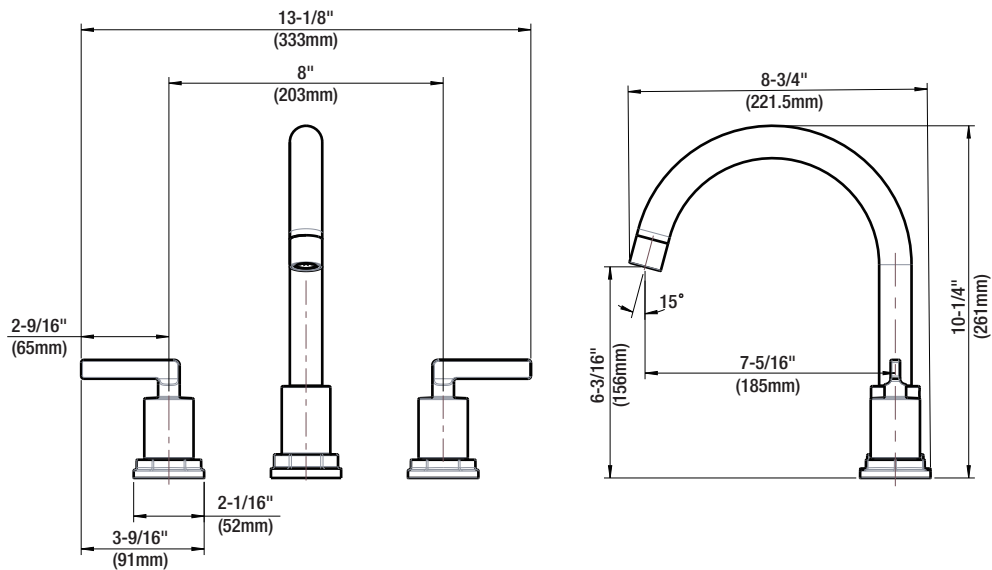

Specifications

PF1870 PIXLEY 3 HOLE ROMAN TUB TRIM

Product Features

- Metal construction
- Metal lever handles
- 8"~16" installation
- Requires rough-in valve PF674163
- cUPC/IAPMO listed

PF1870CP

Model Numbers:

PF1870CP	Chrome
PF1870ZBN	PVD Brushed nickel

Product Specifications

* All measurements are nominal. Please verify before actual installation.

Warranty and Codes

This product comes complete with installation, operating, care and maintenance instructions. This PROFLO faucet carries a limited lifetime warranty when installed in residential applications. The warranty is five years in commercial applications. This product meets ASME: A112.18.1. Compliant with lead content requirements of US Senate Bill S.3874.