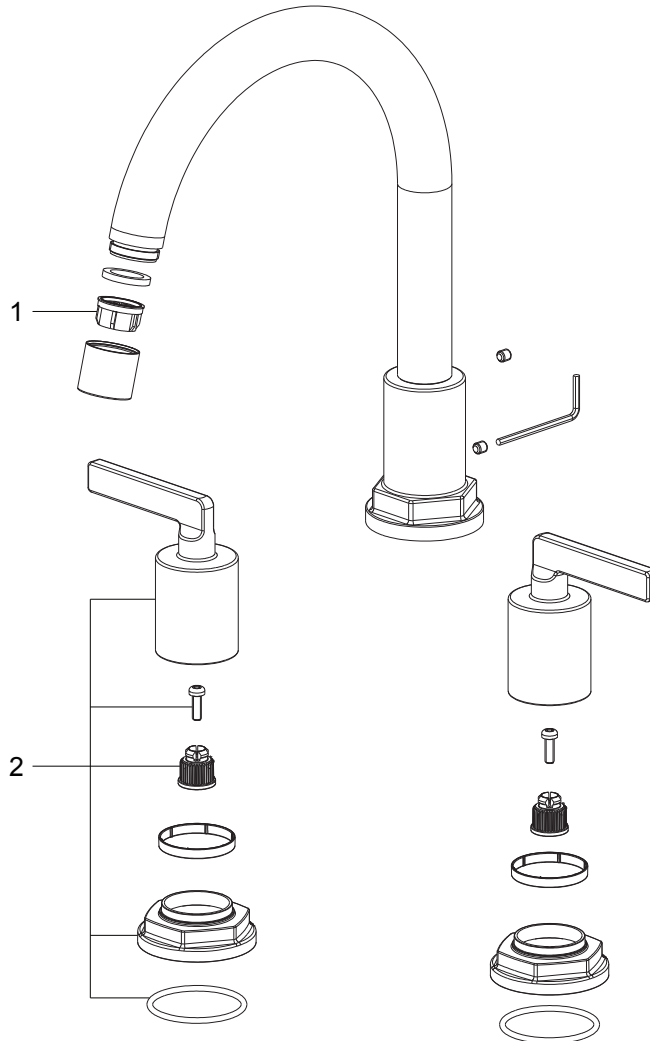

PF1870
PIXLEY
3 HOLE ROMAN TUB TRIM

Model Numbers

- PF1870CP Chrome
- PF1870ZBN PVD brushed nickel

No.	Item	Part Number	Material Type
1	Straightening Device	OBPF55E0M0018PL	Plastic
2	Handle Assembly	OBPF75Y0262100*	Zinc Alloy

PF1870CP

* Specify Finish

Warranty and Codes

This product comes complete with installation, operating, care and maintenance instructions. This PROFLO faucet carries a limited lifetime warranty when installed in residential applications. The warranty is five years in commercial applications. This product meets ASME: A112.18.1. *Compliant with lead content requirements of US Senate Bill S.3874.*