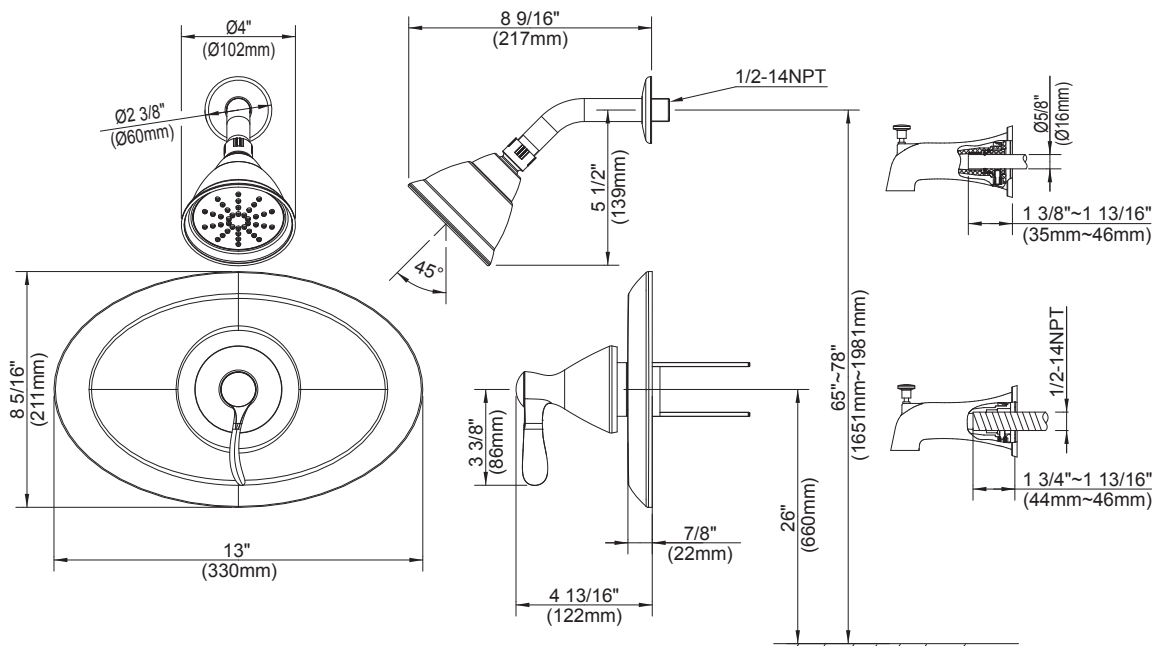

### Product Features

- 4" Single function showerhead
- Metal lever handle
- With metal escutcheon
- Max. flow rate: 1.75 gpm (6.6 L/min) at 80 psi
- Required valve -ACCUFIT PF4001 series
- Extra wide cover: 13"
- Re-model/renovation shower trim plate

### Product Specifications

\* All measurements are nominal. Please verify before actual installation.