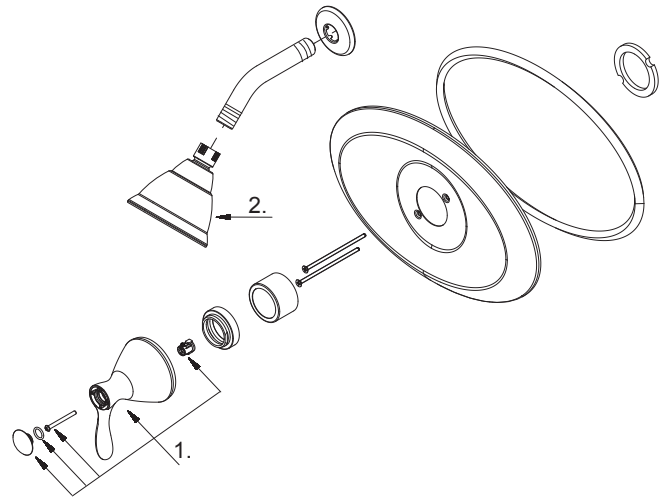

PF7710G

Single Handle Shower Only Trim Kit

Model Numbers

PF7710GCP Chrome

No.	Item	Part Number	Material Type
1	Metal Handle Assembly	OBPF7A662B17*	Metal, Plastic
2	Shower Head	OBPF6S1213402*	Plastic

*specify finish

PF7710GCP

Warranty and Codes

This product comes complete with installation, operating, care and maintenance instructions. This PROFLO faucet carries a limited lifetime warranty when installed in residential applications. The warranty is five years in commercial applications.