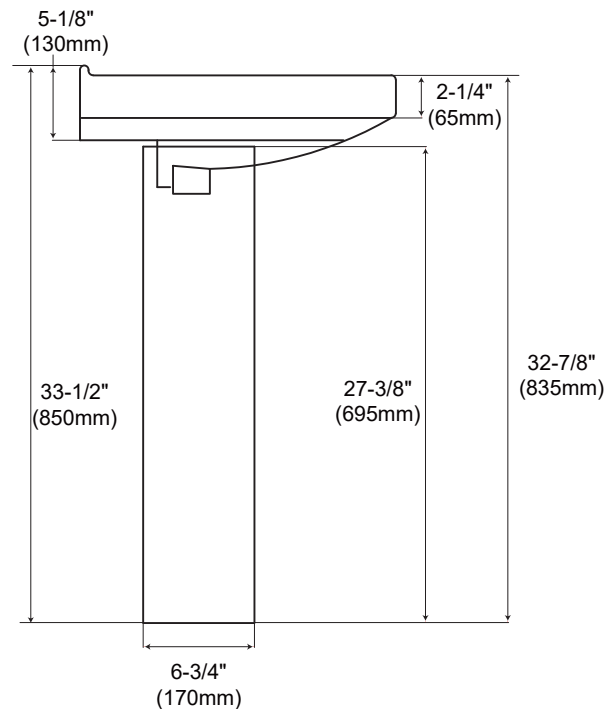

PF700 / PF1061

PEDESTAL LAVATORY

OTTER CREEK SERIES

Product Features

- Vitreous china
- 24" x 20"
- Available as 1-hole, 4" CC or 8" WS
- Pedestal conceals all plumbing
- Integral self-draining faucet deck
- High gloss and stain resistant surface
- Mounting bracket included
- Color: White

Model Numbers:

- PF7001WH** 24" X 20" 1H VC LAV ONLY OTTER CREEK WH
- PF7004WH** 24" X 20" 4CC VC LAV ONLY OTTER CREEK WH
- PF7008WH** 24" X 20" 8WS VC LAV ONLY OTTER CREEK WH
- PF1061WH** VC PED ONLY F/ PF600/700 OTR CRK WH

PF7004WH / PF1061WH

Product Specifications

*Note: All dimensions and specifications are nominal and may vary: Dimensions of 8" and greater have a tolerance of +3%. Dimensions less than 8" have a tolerance of +5%.