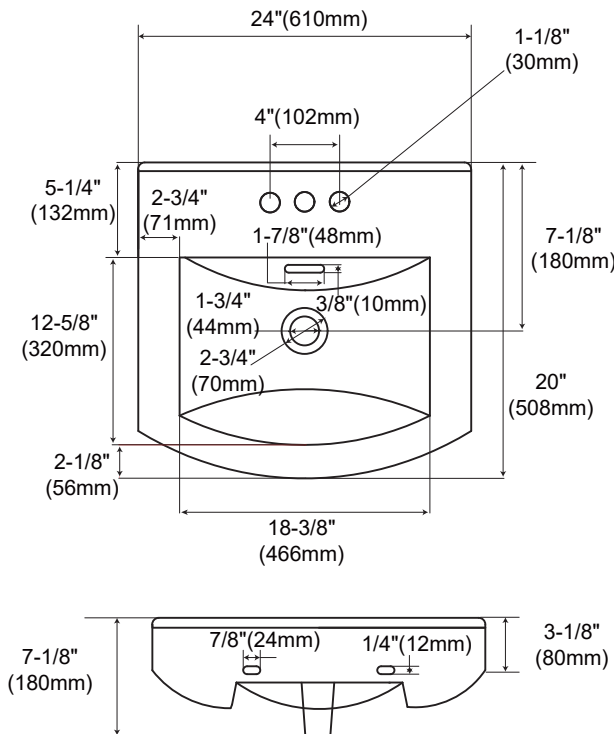

PF700 / PF1061

PEDESTAL LAVATORY

OTTER CREEK SERIES

Product Features

- Vitreous china
- 24" x 20"
- Available as 1-hole, 4" CC or 8" WS
- Pedestal conceals all plumbing
- Integral self-draining faucet deck
- High gloss and stain resistant surface
- Mounting bracket included
- Color: White

Model Numbers:

- PF7001WH** 24" X 20" 1H VC LAV ONLY OTTER CREEK WH
- PF7004WH** 24" X 20" 4CC VC LAV ONLY OTTER CREEK WH
- PF7008WH** 24" X 20" 8WS VC LAV ONLY OTTER CREEK WH
- PF1061WH** VC PED ONLY F/ PF600/700 OTR CRK WH

PF7004WH / PF1061WH

Product Specifications

*Note: All dimensions and specifications are nominal and may vary: Dimensions of 8" and greater have a tolerance of +3%. Dimensions less than 8" have a tolerance of +5%.