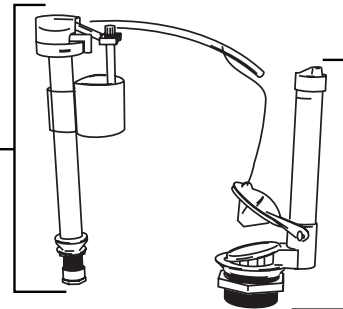

## PF9412FWHC

**PF9412FWHC**  
Shown with PF9403WH elongated bowl

**PF9412FLIDWH**  
12" lid - white

Fill valve assembly  
**PF9412FLPK**

Flush valve assembly  
**PF9412FVP**  
**PF9412FRP**  
Flapper only

**SH429CP**  
Chrome

**SH429BN**  
Brushed nickel

Tank-to-bowl  
Gasket and bolts  
**PF9412TGPK**

Bolt cap and washer  
**PFBC43**