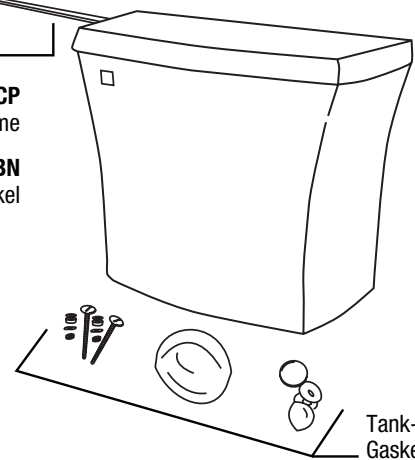

# 1.28gpf Closet Tank

## PF9412FWHC

**PF9412FWHC**  
Shown with PF9403WH elongated bowl

**PF9412FLIDWH**  
12" lid - white

Fill valve assembly  
**PF9412FLPK**

Flush valve assembly  
**PF9412FVP**  
**PF9412FRP**  
Flapper only

**SH429CP**  
Chrome

**SH429BN**  
Brushed nickel

Tank-to-bowl  
Gasket and bolts  
**PF9412TGPK**

Bolt cap and washer  
**PFBC43**