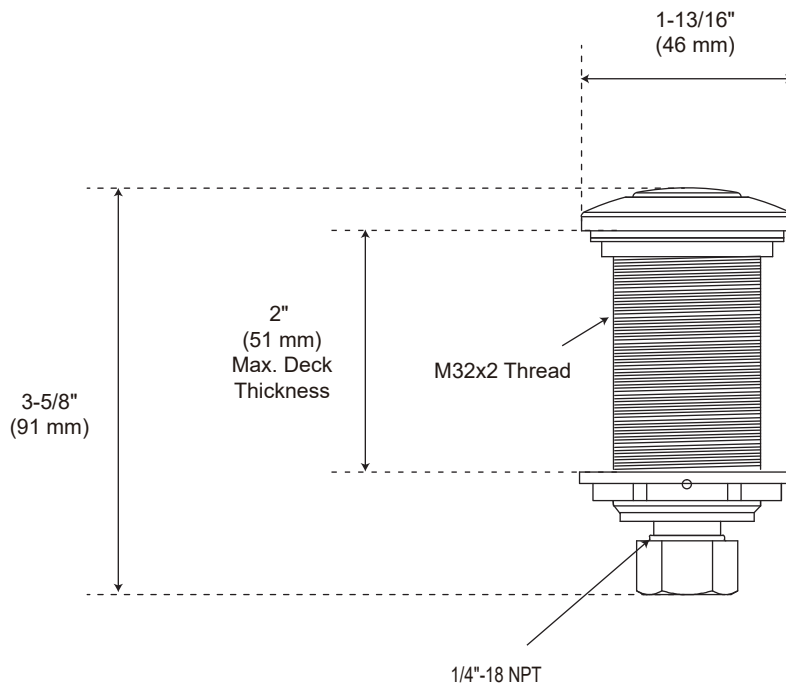

### Product Features

- Escutcheon and button made of brass
- Mounts easily to sink or countertop
- Button and escutcheon adhere to base
- Maximum countertop thickness: 2"

**PFASBCP**

For detailed warranty information, visit [ferguson.com/proflo-faucet-warranty](https://ferguson.com/proflo-faucet-warranty).