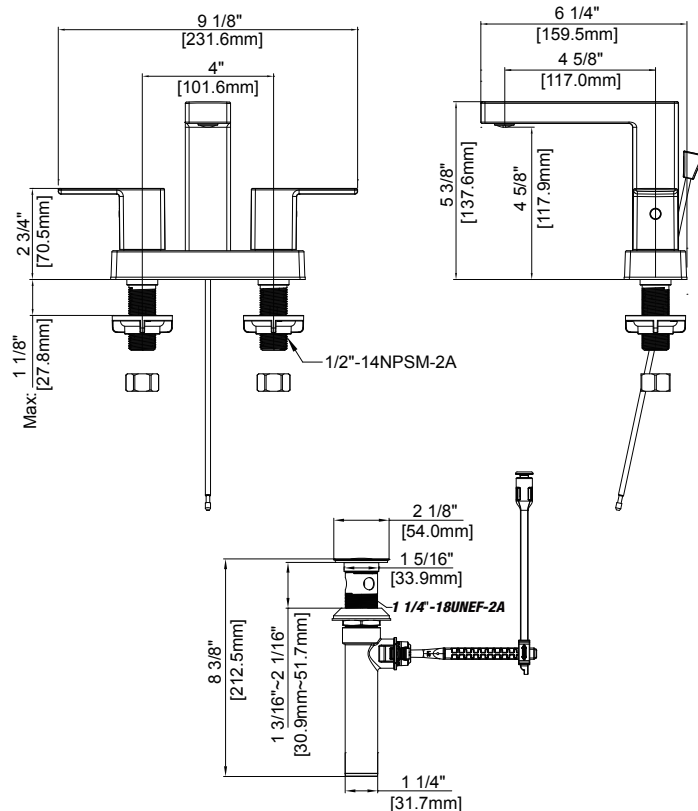

PFWSC9840

**KELPER TWO HANDLE
LAVATORY FAUCET**

Product Features

- Max. flow rate: 1.2 gpm at 60 psi
- Metal lever handle
- Ceramic disc cartridges
- With quick install 50/50 pop up assembly
- Certified to ASME A112.18.1 / CSA B125.1
- cUPC/IAPMO listed
- ADA compliant
- WaterSense certified
- NSF/ANSI/CAN61: Q≤1

PFWSC9840CP

Model Numbers

PFWSC9840CP	Chrome
PFWSC9840ZBN	Brushed nickel
PFWSC9840MB	Matte black

Warranty and Codes

This product comes complete with installation, operating, care and maintenance instructions. This PROFLO faucet carries a limited lifetime warranty when installed in residential applications. The warranty is five years in commercial applications.

*Compliant with lead content requirements of California AB1953

NSF/ANSI/CAN372
NSF/ANSI/CAN 61-9 Q≤1

FERGUSON.COM/PROFLO