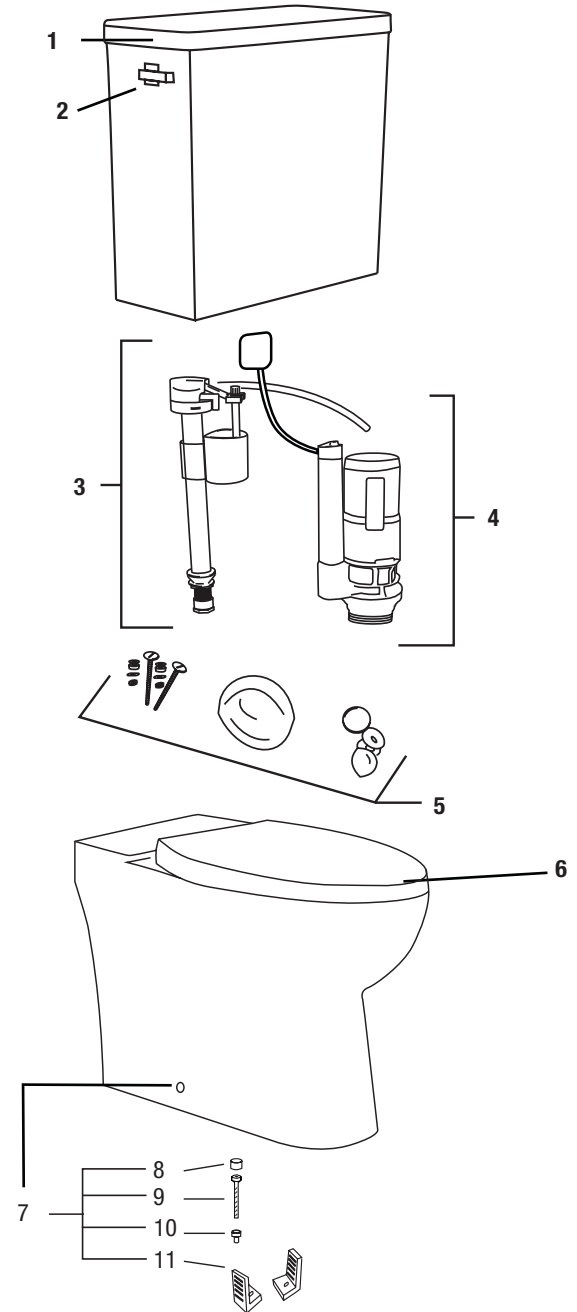

# 1.28 gpf Closet Tank

Pogo Series PF3002SWH / PF3012AWH

PF3012AWH/PF3002SWH

**Model Numbers**

Tank PF3012AWH  
 Bowl PF3002SWH

No.	Item	Part Number
1	Tank Lid	PF3012ALIDWH
2	Flush Lever	PF3012ATLCP
3	Fill Valve Assembly	PF3012FILL
4	Flush Valve Assembly	PF3012AFV
5	Tank-to-Bowl Gasket & Bolts	PFTGFPK
6	Seat	PFTSPO2000WH
7	L-Bracket Installation Kit	PF241ADPBKT
8	Decorative Cap	
9	Fastening Screw	
10	Snap Base	
11	L-Brackets	

**Warranty and Codes**

This product comes complete with installation, operating, care and maintenance instructions. This PROFLO toilet carries a 5-year limited warranty on the tank fittings and a limited lifetime warranty on the porcelain. In an effort to continually improve our products, we will make design changes form time to time. We reserve the right to ship newly designed product to fill any order unless we agree in writing to do otherwise.

# 1.28 gpf Closet Tank

Pogo Series PF3002SWH / PF3012BWH

PF3012BWH/PF3002SWH

**Model Numbers**

Tank PF3012BWH  
 Bowl PF3002SWH

No.	Item	Part Number
1	Tank Lid	PF3012BLIDWH
2	Flush Lever	PF3012BTLCP
3	Fill Valve Assembly	PF3012FILL
4	Flush Valve Assembly	PF3012BFV
5	Tank-to-Bowl Gasket & Bolts	PFTGFPK
6	Seat	PFTSPO2000WH
7	L-Bracket Installation Kit	PF241ADPBKT
8	Decorative Cap	
9	Fastening Screw	
10	Snap Base	
11	L-Brackets	