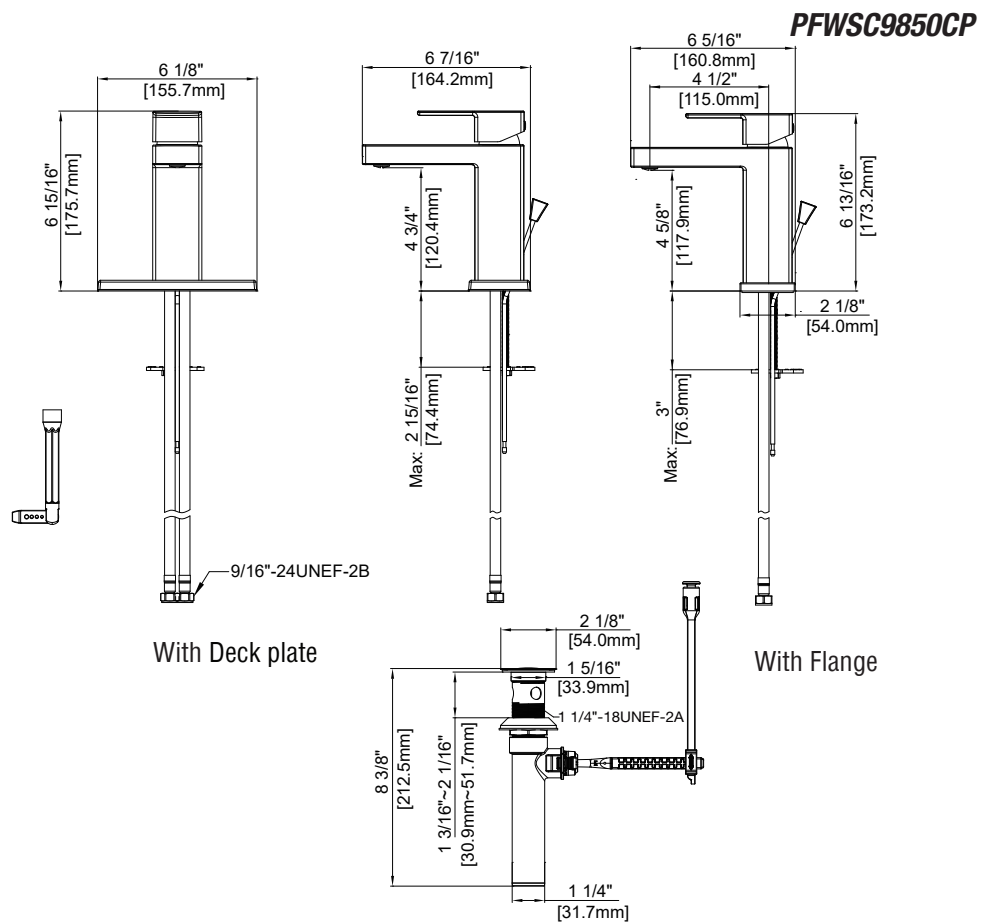

Optional Accessories

Deck plate - OBPF19850*

Warranty and Codes

This product comes complete with installation, operating, care and maintenance instructions. This PROFLO faucet carries a limited lifetime warranty when installed in residential applications. The warranty is five years in commercial applications. This product meets: ASME A112.18.1.