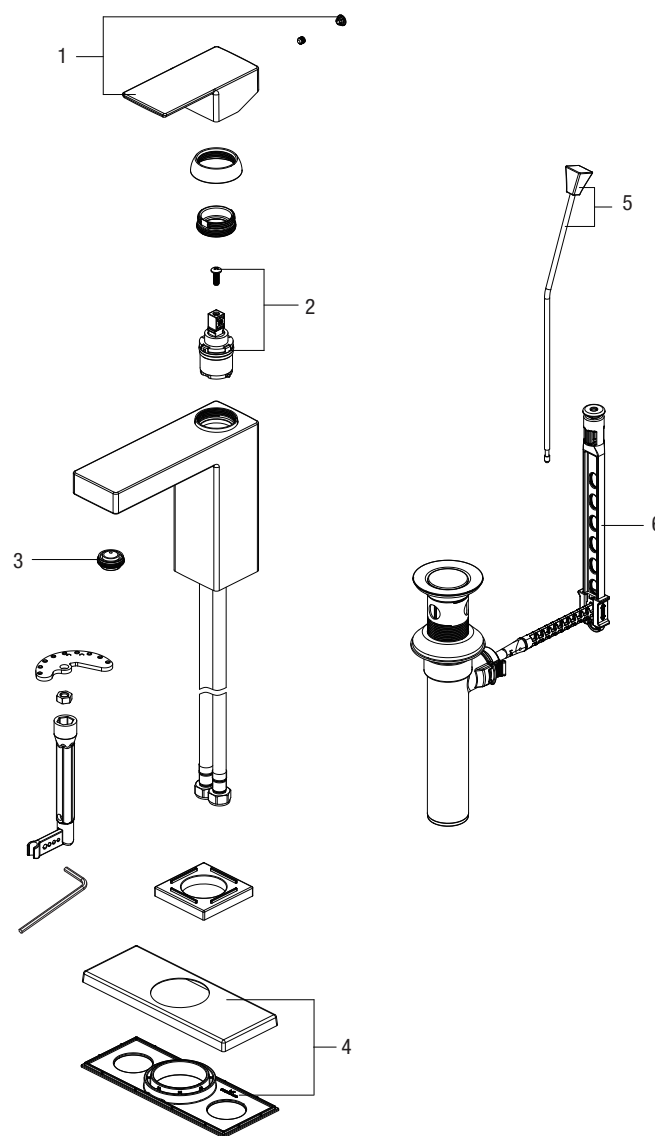

Parts Breakdown

PFWSC9850

SINGLE HANDLE LAVATORY FAUCET

Kelper Series

PFWSC9850CP

Model Numbers

- PFWSC9850CP Chrome
- PFWSC9850ZBN Brushed nickel
- PFWSC9850MB Matte black

* Specify Finish

No.	Item	Part Number
1	Handle	OBPF7F13032*
2	Cartridge & Screw	OBPF2F20004
3	Aerator	OBPF5F30003
4	Optional deck plate assembly	OBPF19850*
5	Lift rod & lift rod knob	OBPF9F40002*
6	Pop-up assembly less lift rod	OBPF9F40003*