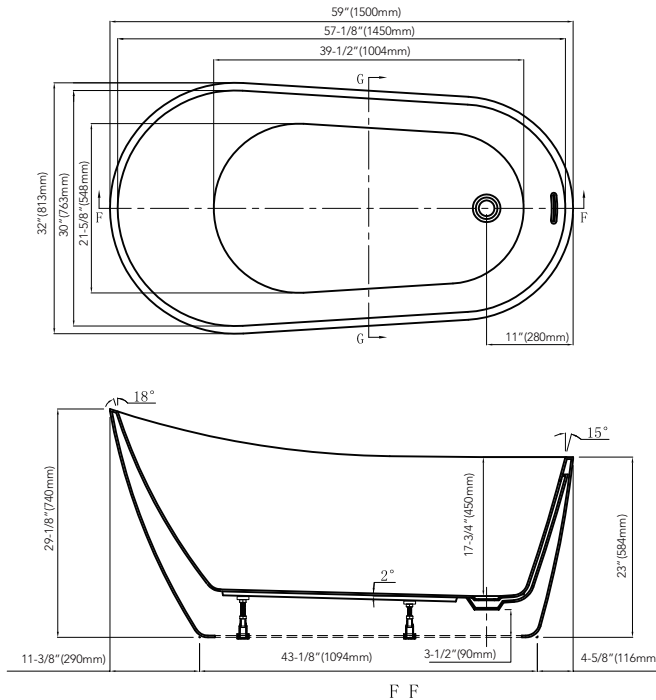

## 59" x 32" Freestanding Tub

### Product Features

- 59" x 32" x 29-1/8" size
- Constructed of acrylic
- Self-leveling feet simplify installation
- White linear overflow plate
- Integral overflow drain
- White toe-tap drain included
- End drain
- cUPC/IAPMO listed
- Water capacity: 63 gal (240 L)

### Product Specifications

NOTE: All dimensions and specifications are nominal and may vary ±1/4". Use actual products for accuracy in critical situations.