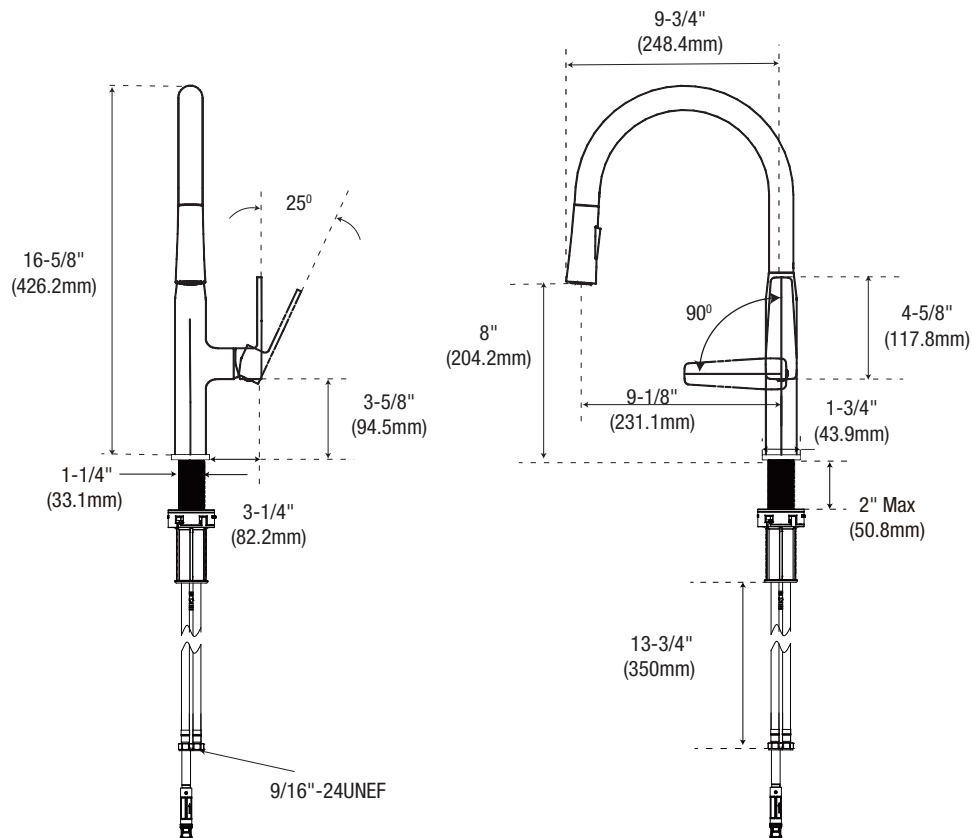

### Product Features

- Ceramic disc cartridge
- Metal lever handle
- Single hole or 3-hole sink installation
- Max. flow rate: 1.8 gpm (6.8L/min) at 60 psi
- Quick-mount system
- Two-function sprayer: stream and aerated spray
- Meets ASME A112.18.1
- NSF 61 compliant
- cUPC/IAPMO listed
- Handle ADA compliant

### Product Specifications

\* All measurements are nominal. Please verify before actual installation.