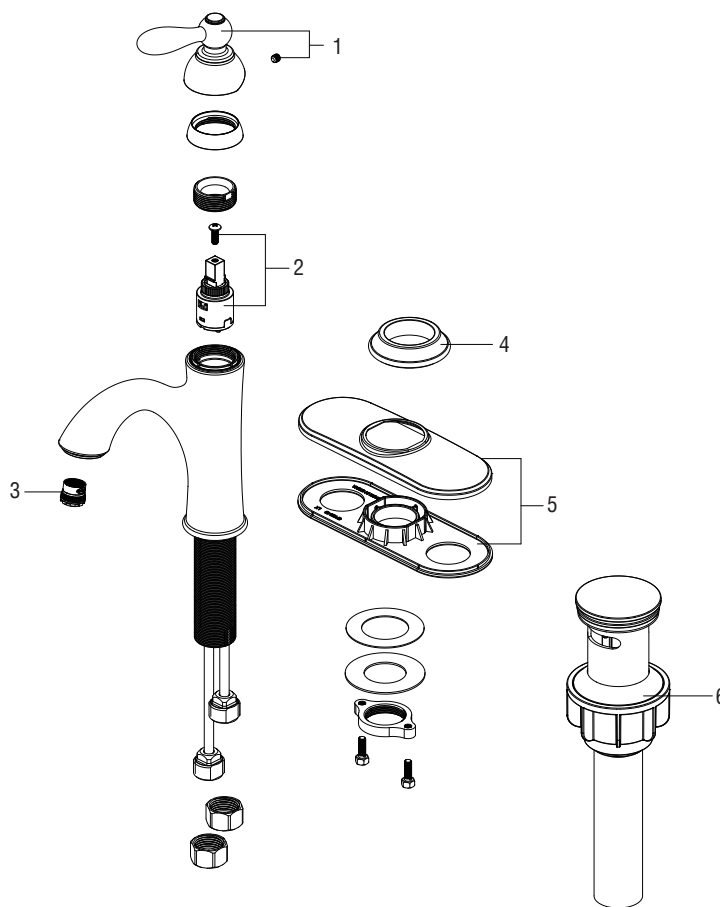

Parts Breakdown

PFWSC3850

SINGLE HANDLE LAVATORY FAUCET

Bothwell Series

PFWSC3850CP

Model Numbers

- PFWSC3850CP Chrome
- PFWSC3850ZBN Brushed nickel
- PFWSC3850ORB Oil rubbed bronze

* Specify Finish

No.	Item	Part Number
1	Handle	OBPF7F13040*
2	Cartridge & Screw	OBPF220102
3	Aerator	OBPF530187
4	Flange	OBPF1F80035*
5	Escutcheon	OBPF1F80034*
6	Press pop-up assembly	OBPF940269*

Warranty and Codes

This product comes complete with installation, operating, care and maintenance instructions. This PROFLO faucet carries a limited lifetime warranty when installed in residential applications. The warranty is five years in commercial applications. This product meets: ASME A112.18.1.