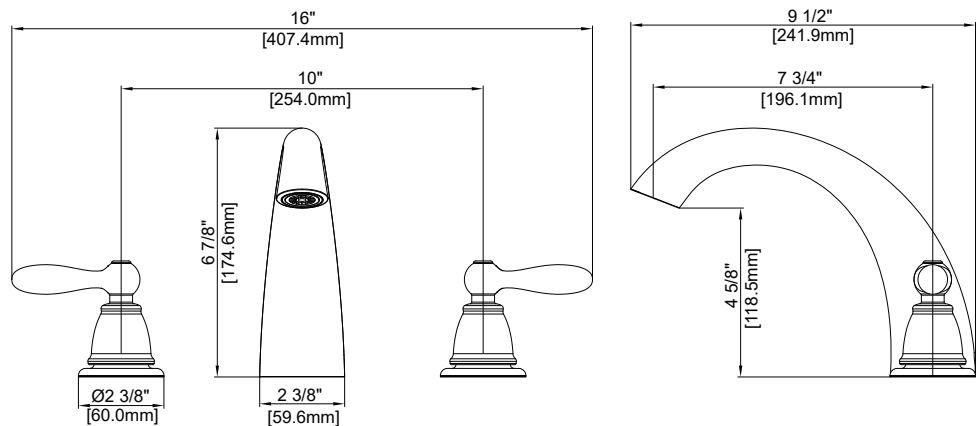

Model Numbers

1. PF3870CP Chrome
   PF3870ZBN Brushed nickel
   PF3870ORB Oil rubbed bronze

Warranty and Codes

This product comes complete with installation, operating, care and maintenance instructions. This PROFLO faucet carries a limited lifetime warranty when installed in residential applications. The warranty is five years in commercial applications. This product meets: ASME A112.18.1.