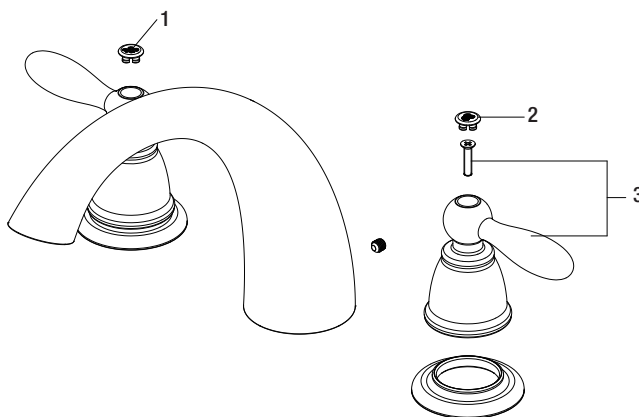

Parts Breakdown

PF3870

TWO HANDLE ROMAN TUB FAUCET Bothwell Series

PF3870CP

Model Numbers

PF3870CP Chrome

PF3870ZBN Brushed nickel

PF38TVORB Oil rubbed bronze

* Specify Finish

No.	Item	Part Number
1	Index H	OBPF710001*
2	Index C	OBPF710002*
3	Handle	OBPF75000413042*

Warranty and Codes

This product comes complete with installation, operating, care and maintenance instructions. This PROFLO faucet carries a limited lifetime warranty when installed in residential applications. The warranty is five years in commercial applications. This product meets: ASME A112.18.1.