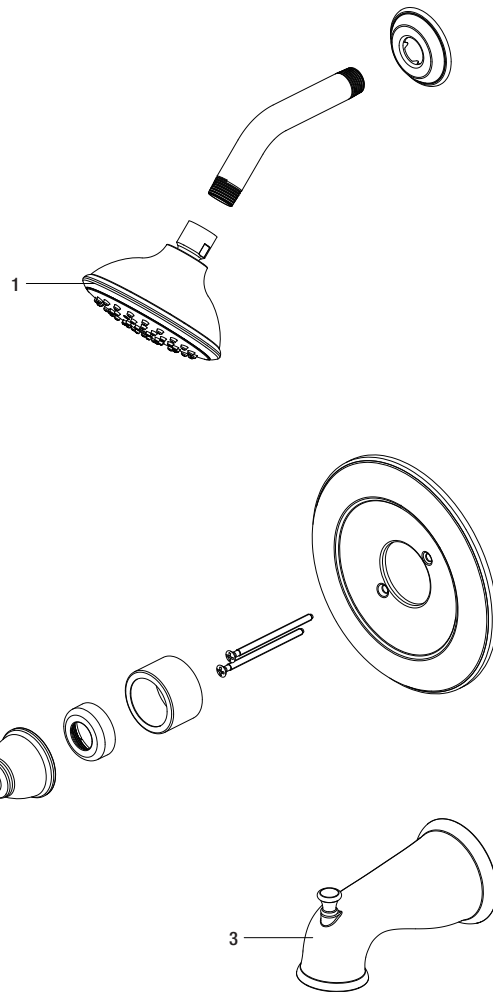

Parts Breakdown

PF3830G SINGLE HANDLE TUB & SHOWER TRIM KIT Bothwell Series

PF3830GCP

Model Numbers

- PF3830GCP Chrome
- PF3830GZBN Brushed nickel
- PF3830GORB Oil rubbed bronze

* Specify Finish

No.	Item	Part Number
1	Shower Head	PFSH309G*
2	Handle	OBPF7F13044*
3	Spout	OBPF4F33003*

Warranty and Codes

This product comes complete with installation, operating, care and maintenance instructions. This PROFLO faucet carries a limited lifetime warranty when installed in residential applications. The warranty is five years in commercial applications. This product meets: ASME A112.18.1.