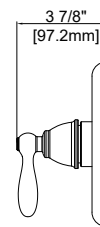

PF3820G

SINGLE HANDLE SHOWER ONLY TRIM KIT

Bothwell Series

Product Features

- Max. flow rate: 1.8 gpm at 80 psi
- Metal lever handle
- Required valve - ACCUFIT PF4001 series
- Extension kit available - ACF4001EXT
- Single function showerhead
- Showerhead with easy clean rubber nozzles
- Metal shower arm and flange
- Meets: ASME A112.18.1 / CSA B125.1
- cUPC/IAPMO listed
- ADA compliant

PF3820GCP

Model Numbers

- PF3820GCP Chrome
- PF3820GZBN Brushed nickel
- PF3820GORB Oil rubbed bronze

Warranty and Codes

This product comes complete with installation, operating, care and maintenance instructions. This PROFLO faucet carries a limited lifetime warranty when installed in residential applications. The warranty is five years in commercial applications. This product meets: ASME A112.18.1.