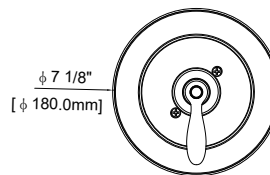

PF3820G

SINGLE HANDLE SHOWER ONLY TRIM KIT

Bothwell Series

Product Features

- Max. flow rate: 1.8 gpm at 80 psi
- Metal lever handle
- Required valve - ACCUFIT PF4001 series
- Extension kit available - ACF4001EXT
- Single function showerhead
- Showerhead with easy clean rubber nozzles
- Metal shower arm and flange
- Meets: ASME A112.18.1 / CSA B125.1
- cUPC/IAPMO listed
- ADA compliant

PF3820GCP

Model Numbers

- PF3820GCP Chrome
- PF3820GZBN Brushed nickel
- PF3820GORB Oil rubbed bronze

Warranty and Codes

This product comes complete with installation, operating, care and maintenance instructions. This PROFLO faucet carries a limited lifetime warranty when installed in residential applications. The warranty is five years in commercial applications. This product meets: ASME A112.18.1.