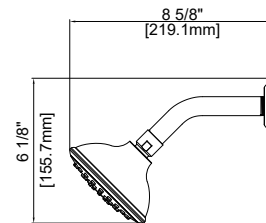

PF3820G

SINGLE HANDLE SHOWER ONLY TRIM KIT

Bothwell Series

Product Features

- Max. flow rate: 1.8 gpm at 80 psi
- Metal lever handle
- Required valve - ACCUFIT PF4001 series
- Extension kit available - ACF4001EXT
- Single function showerhead
- Showerhead with easy clean rubber nozzles
- Metal shower arm and flange
- Meets: ASME A112.18.1 / CSA B125.1
- cUPC/IAPMO listed
- ADA compliant

PF3820GCP

Model Numbers

- PF3820GCP Chrome
- PF3820GZBN Brushed nickel
- PF3820GORB Oil rubbed bronze

Warranty and Codes

This product comes complete with installation, operating, care and maintenance instructions. This PROFLO faucet carries a limited lifetime warranty when installed in residential applications. The warranty is five years in commercial applications. This product meets: ASME A112.18.1.