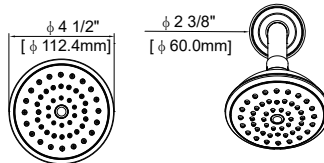

PF3820G

SINGLE HANDLE SHOWER ONLY TRIM KIT

Bothwell Series

Product Features

- Max. flow rate: 1.8 gpm at 80 psi
- Metal lever handle
- Required valve - ACCUFIT PF4001 series
- Extension kit available - ACF4001EXT
- Single function showerhead
- Showerhead with easy clean rubber nozzles
- Metal shower arm and flange
- Meets: ASME A112.18.1 / CSA B125.1
- cUPC/IAPMO listed
- ADA compliant

PF3820GCP

Model Numbers

- PF3820GCP Chrome
- PF3820GZBN Brushed nickel
- PF3820GORB Oil rubbed bronze

Warranty and Codes

This product comes complete with installation, operating, care and maintenance instructions. This PROFLO faucet carries a limited lifetime warranty when installed in residential applications. The warranty is five years in commercial applications. This product meets: ASME A112.18.1.