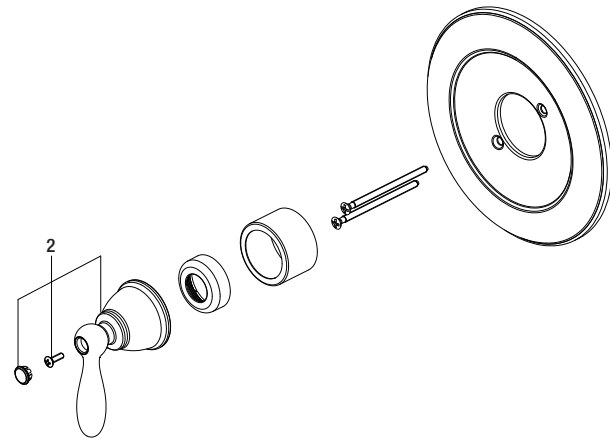

Parts Breakdown

PF3820G

SINGLE HANDLE SHOWER

ONLY TRIM KIT

Bothwell Series

PF3820GCP

Model Numbers

- PF3820GCP Chrome
- PF3820GZBN Brushed nickel
- PF3820GORB Oil rubbed bronze

* Specify Finish

No.	Item	Part Number
1	Shower Head	PFSH309G*
2	Handle	OBPF7F13044*

Warranty and Codes

This product comes complete with installation, operating, care and maintenance instructions. This PROFLO faucet carries a limited lifetime warranty when installed in residential applications. The warranty is five years in commercial applications. This product meets: ASME A112.18.1.