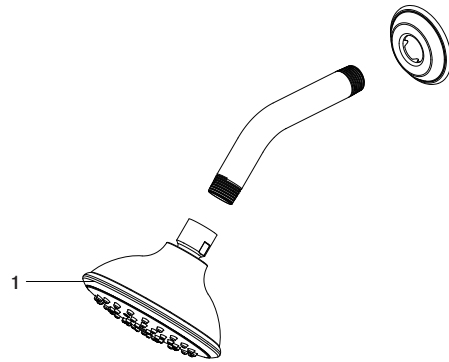

Parts Breakdown

PF3820G

SINGLE HANDLE SHOWER

ONLY TRIM KIT

Bothwell Series

PF3820GCP

Model Numbers

- PF3820GCP Chrome
- PF3820GZBN Brushed nickel
- PF3820GORB Oil rubbed bronze

* Specify Finish

No.	Item	Part Number
1	Shower Head	PFSH309G*
2	Handle	OBPF7F13044*

Warranty and Codes

This product comes complete with installation, operating, care and maintenance instructions. This PROFLO faucet carries a limited lifetime warranty when installed in residential applications. The warranty is five years in commercial applications. This product meets: ASME A112.18.1.