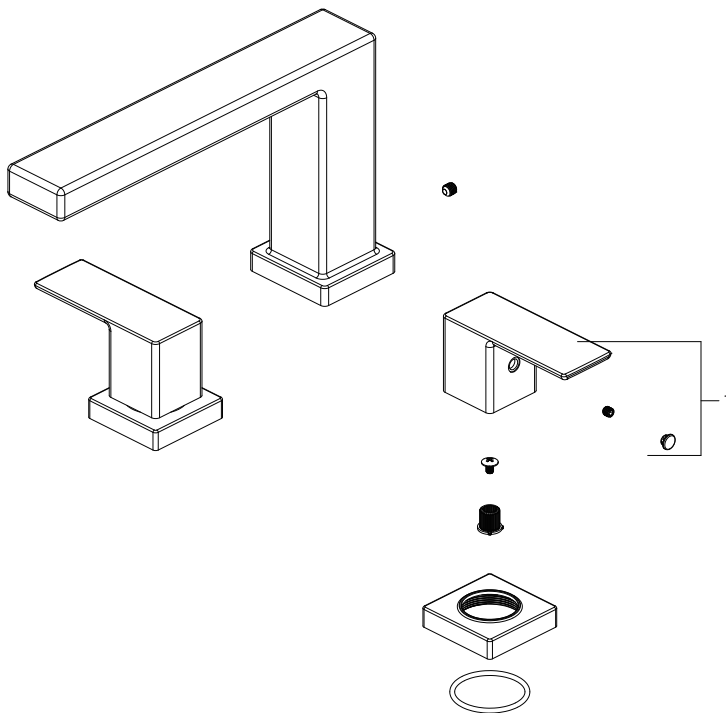

Parts Breakdown

PF9870

TWO HANDLE ROMAN TUB FAUCET

Kelper Series

PF9870CP

Model Numbers

- PF9870CP Chrome
- PF9870BN Brushed Nickel
- PF9870MB Matte Black

* Specify Finish

No.	Item	Part Number
1	Handle	OBPF7F13035*

Warranty and Codes

This product comes complete with installation, operating, care and maintenance instructions. This PROFLO faucet carries a limited lifetime warranty when installed in residential applications. The warranty is five years in commercial applications. This product meets: ASME A112.18.1.