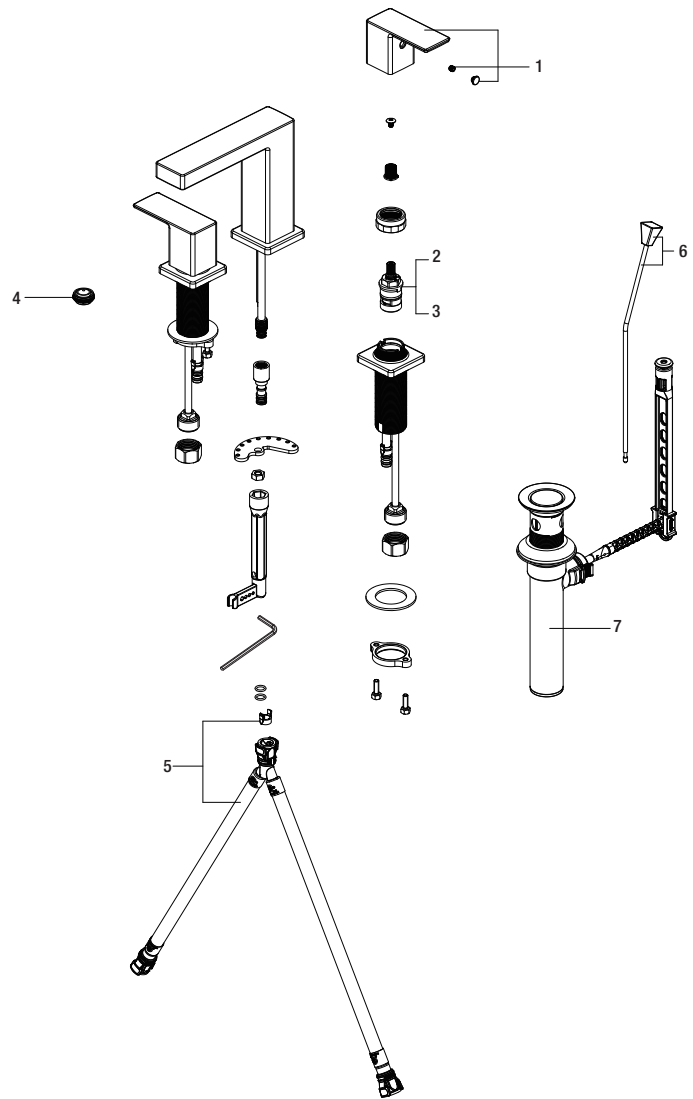

Parts Breakdown

PFWSC9860

TWO HANDLE LAVATORY FAUCET

Kelper Series

PFWSC9860CP

Model Numbers

- PFWSC9860CP Chrome
- PFWSC9860BN Brushed Nickel
- PFWSC9860MB Matte Black

* Specify Finish

No.	Item	Part Number
1	Handle	OBPF7F13034*
2	Cartridge H	OBPF220035
3	Cartridge C	OBPF220036
4	Aerator	OBPF5F30003
5	Quick Connect Assembly	PF70623
6	Lift rod & lift rod knob	OBPF9F40002*
7	Pop-up assembly less lift rod	OBPF9F40003*

Warranty and Codes

This product comes complete with installation, operating, care and maintenance instructions. This PROFLO faucet carries a limited lifetime warranty when installed in residential applications. The warranty is five years in commercial applications. This product meets: ASME A112.18.1.