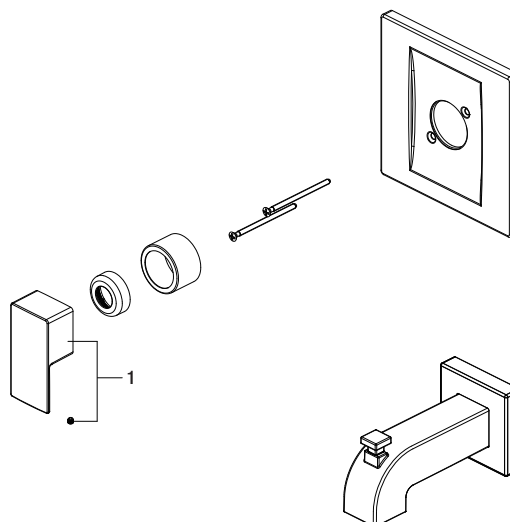

Parts Breakdown

PF9830G

SINGLE HANDLE TUB & SHOWER Kelper Series

PF9830GCP

Model Numbers

- PF9830GCP Chrome
- PF9830GZBN Brushed nickel
- PF9830GMB Matte black

* Specify Finish

No.	Item	Part Number
1	Handle	OBPF7F13033*
2	Shower Head	PFSH319G*
3	Shower Arm & Shower Flange Kit	OBPF1KF38012*

Warranty and Codes

This product comes complete with installation, operating, care and maintenance instructions. This PROFLO faucet carries a limited lifetime warranty when installed in residential applications. The warranty is five years in commercial applications. This product meets: ASME A112.18.1.