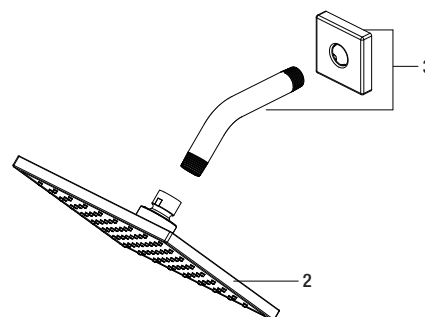

Parts Breakdown

PF9830G

SINGLE HANDLE TUB & SHOWER Kelper Series

PF9830GCP

Model Numbers

- PF9830GCP Chrome
- PF9830GZBN Brushed nickel
- PF9830GMB Matte black

* Specify Finish

No.	Item	Part Number
1	Handle	OBPF7F13033*
2	Shower Head	PFSH319G*
3	Shower Arm & Shower Flange Kit	OBPF1KF38012*